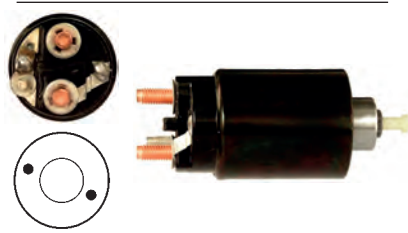

231178 Solenoid

Replacing: SW5203, SW5112, F6VZ11390AA

Servicing: F6VU11000AA, F75U11000AA, F7LU11000BA, F7PU-11000-AA, F7PU-11000-DA, F7PU-11000-EA, F7PU11000BA, F7PU11000CA

12 V, B+ M8, Kl. 50 M6, OD 51.35, OD/cover 44.50, Total length 126.50, Height/B+ 12.00, Width/kl. 50 13.50, Coil bolt M8, Coil bolt 2 12.00, No./terminals 3

Cap: HC-CARGO 231180.