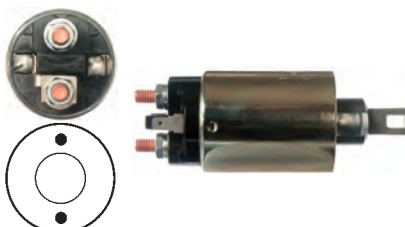

132473 Solenoid

Replacing: M372X04171

Servicing: M002T51082, M002T51083, M002T51085, M002T51805, M002T54371, M002T54372, M002T54771, M002T57271, M002T57273, M002T57771

12 V, B+ M8, Kl. 50 6.30, OD 54.75, OD/cover 49.20, Total length 148.30, Height/B+ 18.00, Width/kl. 50 16.00, Coil bolt M8, Coil bolt 2 18.15, No./terminals 3

Cap: HC-CARGO 134625.