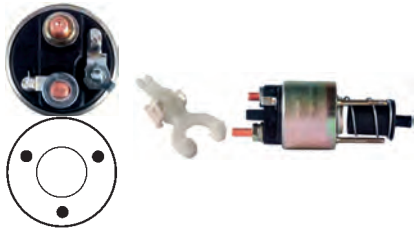

Width/kl. 50 13.60, Coil bolt M8,

Coil bolt 2 9.55, No./terminals 3

Cap: HC-CARGO 139602.

230807 Solenoid
 Manufacturer: Magneti Marelli
 Replacing: 85541860
 Servicing: 63102008, 63103002, 63103003, 63103007, 63103008, 63103022, 63103023, 63103025, 63222901, 63222908, 63223101
 12 V, B+ M8, Kl. 50 M6,
 ID/cover 25.55, OD 54.00, OD/cover 47.50,
 Total length 123.00, Height/B+ 23.35,
 Width/kl. 50 10.00, Coil bolt M8,
 Coil bolt 2 9.50, No./terminals 3
 Cap: HC-CARGO 139602.