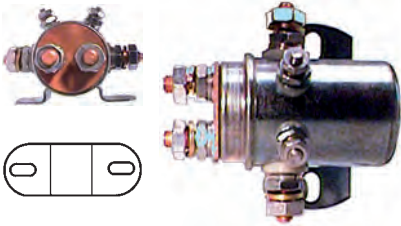

Solenoids

12 V

138068 Solenoid

Replacing: SBD-4201G, SBD-4201A, SBD-4201, 15-386, 15-323

12 V, 200 Amp, Intermittent load 900 Amp., B+ 5/16" UNF, Kl. 50 10-32 UNF, OD 42.00, Total length 89.35, Height/B+ 12.00, Width/kl. 50 8.00, Coil bolt 5/16" UNF, Coil bolt 2 12.00, Seconds 5, No./terminals 6
Silver contact.