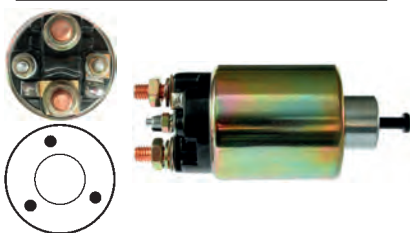

137370 Solenoid

Replacing: 1114583
Servicing: PG260FI, PG260M, 8000193,
9000819, 9000820, 9000821, 9000822,
9000840, 9000850, 9000879, 9000884,
9000885, 9000895
12 V, B+ M8, Kl. 15a M5, Kl. 50 M5,
OD 52.50, Total length 123.90,
Height/B+ 16.00, Width/kl. 15a 11.00,
Width/kl. 50 11.00, Coil bolt M8,
Coil bolt 2 16.00, No./terminals 4
Cap: HC-CARGO 232226.