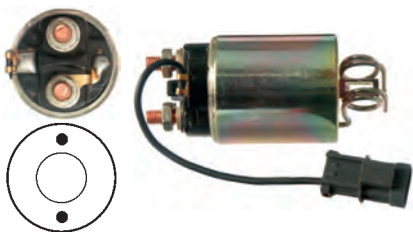

133045 Solenoid

Replacing: 2114-57506

Servicing: S114-430A, S114-430B, S114-430C, S114-439, S114-471, S114-471A, S114-472A, S114-482

12 V, B+ M8, OD 52.55, OD/cover 45.00,
Total length 108.75, Height/B+ 16.10,
Coil bolt M8, Coil bolt 2 17.35,
No./terminals 3
Cap: HC-CARGO 134624.