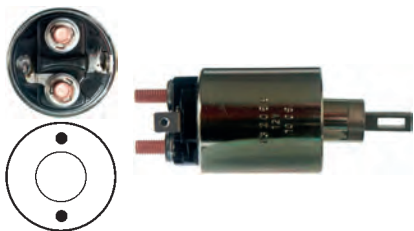

132058 Solenoid

Replacing: 2114-T7012, 2114-8700, 2114-67006, 2114-47006, 2114-40076, 2114-37003, 2114-27001, 2114-17006

Servicing: S114-149, S114-184, S114-202, S114-202A, S114-244, S114-244A, S114-247, S114-247A, S114-247B, S114-247C, S114-271

12 V, B+ M8, Kl. 50 9.40, ID/cover 22.10, OD 52.25, OD/cover 46.75, Total length 112.00, Height/B+ 16.00, Width/kl. 50 11.15, Coil bolt M8, Coil bolt 2 15.15, No./terminals 3

Cap: HC-CARGO 133276. Moving contact: HC-CARGO 133270.