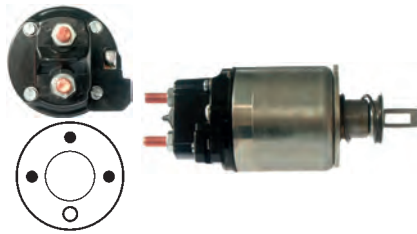

130373 Solenoid

Replacing: 63602290, 63602200

Servicing: 63224600, 63224602, 63224691, M125M3-Z9(3/12)

12 V, B+ M8, Kl. 50 6.30, OD 68.45, OD/cover 67.00, Total length 179.55, Height/B+ 20.90, Coil bolt M8, Coil bolt 2 20.90, No./terminals 3
Cap: HC-CARGO 131327.