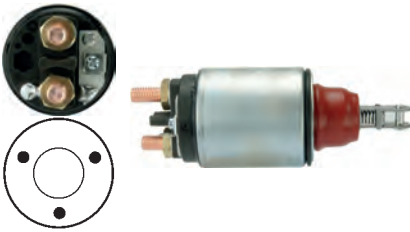

139634 Solenoid

Replacing: 16.906.015, 16.905.244, 16.905.143

Servicing: 11.130.019, 11.130.026, 11.130.083, 11.130.117, 11.130.201, 11.130.247, 11.130.248, 11.130.250, 11.130.253, 11.130.254

12 V, B+ M10, ID/cover 30.00, OD 60.90, OD/cover 53.75, Total length 152.65, Height/B+ 23.00, Coil bolt M10, Coil bolt 2 17.90, No./terminals 3