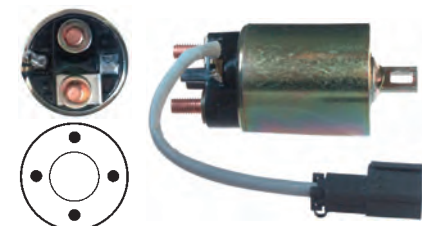

138820 Solenoid

Replacing: M371X52471
Servicing: M002T23685, M002T25481, M002T53881, M002T58481, M2T23685, M2T25481, M2T53881, M2T58481
12 V, B+ M8, ID/cover 22.25, OD 52.20, OD/cover 45.20, Total length 114.75, Height/B+ 15.55, Coil bolt M8, Coil bolt 2 15.45, No./terminals 3
Cap: HC-CARGO 134626.