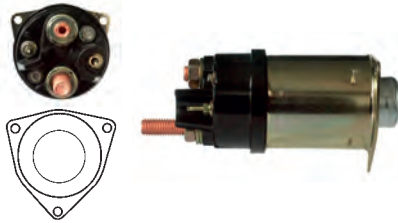

231921 Solenoid

Replacing: D942A, 1115643

Servicing: 37MT, 10478890, 10478921
12 V, B+ 1/2" UNC, KI. 15a 10-32 UNF, KI. 50 10-32 UNF, ID/cover 32.80, OD 68.90, OD/cover 76.50, Total length 183.00, Coil bolt 1/2" UNC, Coil bolt 2 10.50, No./terminals 4
Insulated return. Cap: HC-CARGO 232035.