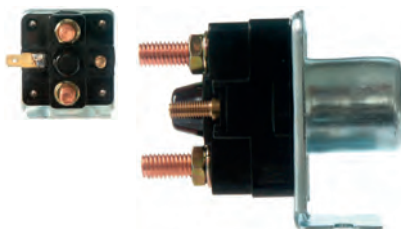

130856 Solenoid

Replacing: SRB333, 76958

12 V, B+ M8, Kl. 50 6.30, OD 54.45, Total length 78.35, Height/B+ 19.65, Width/kl. 50 14.45, Coil bolt M8, Coil bolt 2 19.65, No./terminals 4