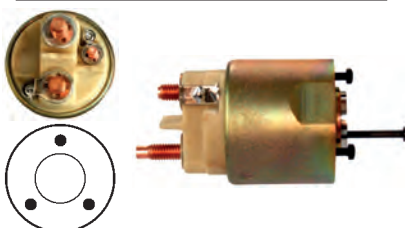

232041 Solenoid

Manufacturer: Valeo
Replacing: 594638, 594411
Servicing: D6RA105, D6RA115, D7R44,
D7R47, D7R49, D8R49
12 V, B+ M8, Kl. 50 M5,
ID/cover 25.25, OD 54.00, OD/cover 45.85,
Total length 91.00, Height/B+ 19.45,
Width/kl. 50 10.70, Coil bolt M8,
Coil bolt 2 9.35, No./terminals 3
Cap: HC-CARGO 232204.
Alternative no.: 335192