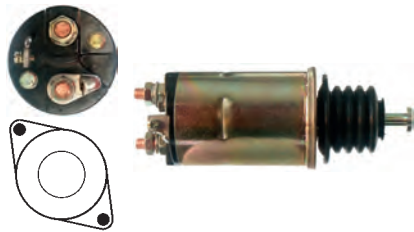

134631 Solenoid
Replacing: 0-47100-4062, 0-47100-4060
Servicing: 0-23000-0051, 0-23000-0281, 0-23000-0283, 0-23000-0330, 0-23000-0370
24 V, B+ M8, Kl. 50 9.40, OD 56.85, OD/cover 56.75, Total length 164.40, Height/B+ 16.30, Width/kl. 50 11.60, Coil bolt M8, Coil bolt 2 16.30, No./terminals 3
Cap: HC-CARGO 139511. Moving contact: HC-CARGO 139512.