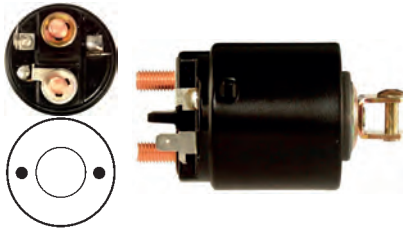

12 V, B+ M10, OD 61.00, OD/cover 53.80, Total length 168.45, Height/B+ 23.50, Coil bolt M10, Coil bolt 2 19.00, No./terminals 3

231012 Solenoid

Manufacturer: Iskra/Mahle

Replacing: 16.906.836

Servicing: 11.130.724, 11.130.845, AZE2538, AZE2558