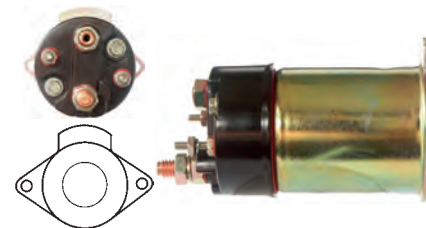

Solenoids

12 V

130499 Solenoid

Replacing: D6TZ11390A

Servicing: 10MT, 20MT, 25MT, 27MT

12 V, B+ 3/8" UNC, KI. 15a 8-32 UNC,
KI. 50 8-32 UNC, ID/cover 31.35,
OD 59.80, OD/cover 65.10,
Total length 122.15, Coil bolt 3/8" UNC,
No./terminals 4

Cap: HC-CARGO 130497.