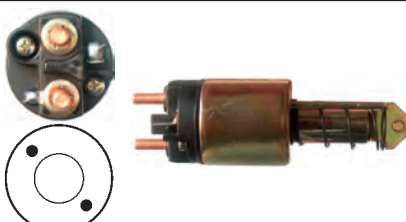

132227 Solenoid

Replacing: 085540591010

Servicing: 063220931010, 063221338010, 063221431010, 063221434010, 063221637010

12 V, B+ M8, Kl. 50 6.30,
ID/cover 23.20, OD 52.20, OD/cover 50.00,
Total length 148.30, Height/B+ 19.30,
Width/kl. 50 14.70, Coil bolt M8,
Coil bolt 2 19.85, No./terminals 3
Cap: HC-CARGO 132229. Moving Contact: HC-CARGO 132246.