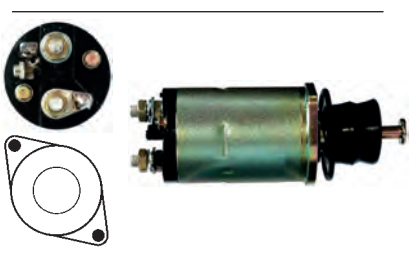

231735 Solenoid
Replacing: 7-47100-0130, 7-47100-0040
Servicing: 0-21000-3462, 0-21000-4040, 0-21000-4830, 0-21000-4900
24 V, B+ M8, Kl. 50 9.40, OD 56.85, OD/cover 57.00, Total length 160.55, Height/B+ 16.35, Width/kl. 50 11.95, Coil bolt M8, Coil bolt 2 15.90, No./terminals 3
Cap: HC-CARGO 139511.