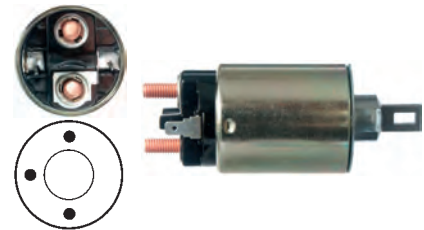

132763 Solenoid

Replacing: M371X01871

Servicing: M002T50171, M002T50371, M002T50381, M002T50391, M002T50481, M002T50485, M002T52071, M003T10071, M003T10271, M003T10272

12 V, B+ M8, Kl. 50 6.30, OD 51.35, OD/cover 45.30, Total length 126.60, Height/B+ 16.70, Width/kl. 50 16.20, Coil bolt M8, Coil bolt 2 15.90, No./terminals 3

Cap: HC-CARGO 133284.