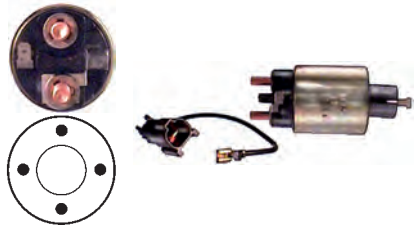

138012 Solenoid

Replacing: M385X00271, M375X00271, M371X76875, M371X76871, M371X64771
Servicing: M000T70281, M000T70285, M000T80285, M000T80285A, M001T72085, M001T72086, M001T72086A, M001T72087, M001T72087A
12 V, B+ M8, ID/cover 25.25, OD 51.30, OD/cover 45.30, Total length 125.00, Height/B+ 17.85, Coil bolt M8, Coil bolt 2 16.85, No./terminals 3
Cap: HC-CARGO 231107.