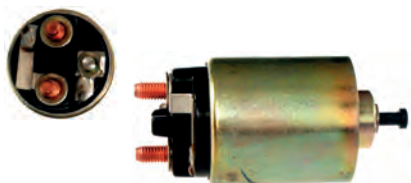

Cap: HC-CARGO 232222.

233762 Solenoid

Servicing: 10455503, 96275481

12 V, B+ M8, Kl. 50 M6, ID/cover 24.90, OD 52.40, OD/cover 45.55, Total length 128.60, Height/B+ 13.20, Width/kl. 50 9.70, Coil bolt M8, Coil bolt 2 12.95, No./terminals 3