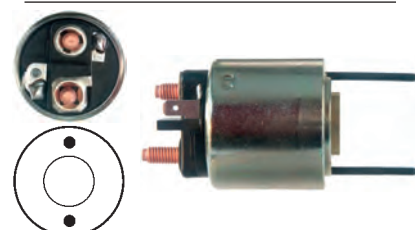

133532 Solenoid

Replacing: NE159, CED541, 104594

Servicing: D9E278, D9E46, D9E55, D9E68, D9E78, D9E79

12 V, B+ M8, KI. 50 6.30,
ID/cover 25.20, OD 54.00, OD/cover 48.20,
Total length 112.25, Height/B+ 15.00,
Width/kl. 50 13.85, Coil bolt M8,
Coil bolt 2 10.30, No./terminals 3
Cap: HC-CARGO 132826.