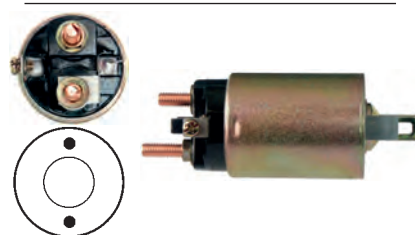

133050 Solenoid

Replacing: SSL6001, LTH206

Servicing: 61924100

12 V, B+ M8, Kl. 50 9.40, OD 55.15,
OD/cover 48.60, Total length 144.00,
Height/B+ 27.65, Width/kl. 50 12.45,
Coil bolt M8, Coil bolt 2 19.40,
No./terminals 3
Cap: HC-CARGO 133286.