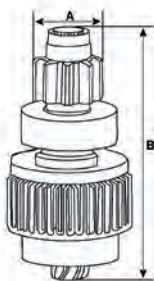

For armatures specific:

A = Core thickness
C = Shaft length

For yokes specific:

A = OD/middle
E = Length

For field coils specific:

A = Height
B = Width

For drives specific:

A = OD
B = Total length