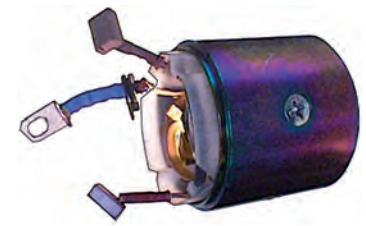

Field Cases

136143 Field Case
Replacing: 83223311, 83221651, 83220991
Servicing: 50246532, 50246648, 63222831, 63222832, 63222833, 63222836, 63222837, 63222838, 63223031, 63223032, 63223033, 63223034
12 V, 0.8/1 kW, OD/middle 80.45,
Length 76.00, Brush gear w/o