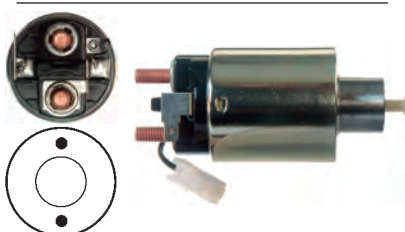

133289 Solenoid

Replacing: MD618613, MD618581, MD607997, M371X74671, M371X60271

Servicing: M000T70381, M001T70481, M001T70481ZC, M001T70482, M001T70483, M001T70483ZC, M001T70485, M001T70485A, M001T73381

12 V, B+ M8, Kl. 50 6.30, ID/cover 25.15, OD 51.55, OD/cover 45.15, Total length 122.30, Height/B+ 16.55, Width/kl. 50 21.00, Coil bolt M8, Coil bolt 2 16.00, No./terminals 4
Cap: HC-CARGO 134915.