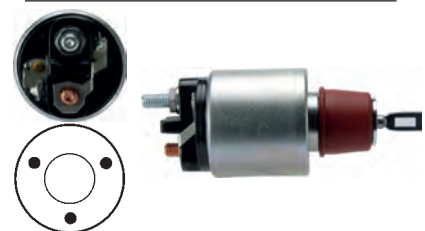

333241 5★ Solenoid

Manufacturer: Bosch

Replacing: 9330331006, 2339303858

Servicing: 0001218168, 0001218768

12 V, B+ M8, Kl. 50 6.30,

OD 56.37, Total length 142.64,

Height/B+ 15.45, Width/kl. 50 11.50,

Coil bolt M8, Coil bolt 2 8.70,

No./terminals 3

Alternative no.: 136717