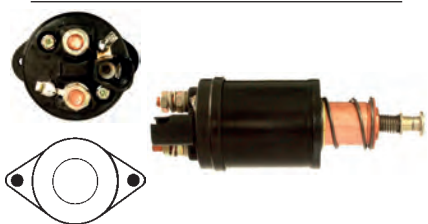

230264 5★ Solenoid

Manufacturer: Lucas

Replacing: 26964041

Servicing: 26925155B

12 V, B+ M8, Kl. 50 6.30,
ID/cover 28.20, OD 58.00, OD/cover 59.10,
Total length 173.00, Height/B+ 18.00,
Coil bolt M8, Coil bolt 2 23.70,
No./terminals 3