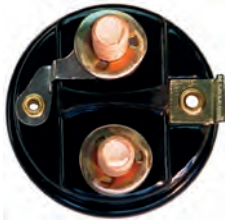

139852 Solenoid Cap

Servicing: 2114-57606, 2250-77006, S25-110G, S25-110K, S25-110M, S25-164A, S25-64, S25-64E

OD 50.25, No./terminals 3,
Bracket type Crimp
HC-CARGO 139851.