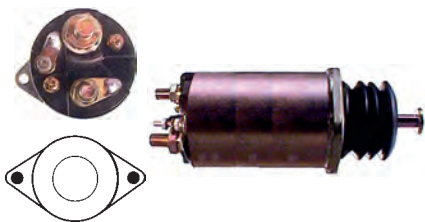

137811 Solenoid

Replacing: 10456454
Servicing: 28MT, 10465054, 1113267,
1113269, 1113270, 1113295, 1113296
12 V, B+ M10, Kl. 50 M4, OD 56.90,
OD/cover 57.20, Total length 174.00,
Height/B+ 16.00, Width/kl. 50 8.00,
Coil bolt M8, Coil bolt 2 11.00,
No./terminals 3
Cap: HC-CARGO 137824.