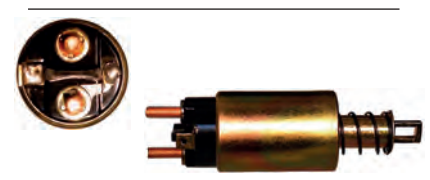

333001 Solenoid
12 V, B+ Bolt, Kl. 50 M4,
OD 52.20, Total length 113.30,
Height/B+ M8x1.25, Coil bolt 22.60,
Coil bolt 2 16.60, No./terminals 3

NEW PRODUCT
www.hc-cargo.com

333783* Solenoid

333843 Solenoid
Replacing: 2130-17011
Servicing: S13-527, S13-527A, S13-527B,
S13-527C, S13-527D, S14-405, S14-405A,
S14-405B, S14-405C, S14-405D
12 V, B+ M8, Kl. 50 6.30,
OD 52.30, Total length 98.40,
No./terminals 3

335051 Solenoid
Replacing: 2114-27003
Servicing: S114-206
12 V, B+ M8, OD 53.50,
OD/cover 44.75, Total length 108.75,
Height/B+ 13.50, Coil bolt M8,
Coil bolt 2 13.50, No./terminals 4

132423 Solenoid
Replacing: 2250-97003, 2250-87004, 2250-67003, 2250-47002, 2250-37005, 2250-37001, 2250-27003, 2250-17002
Servicing: S25-106A, S25-110, S25-110A, S25-110B, S25-110C, S25-110F, S25-120, S25-120A, S25-121, S25-121A, S25-131, S25-131A
24 V, B+ M8, Kl. 50 9.40,
ID/cover 22.40, OD 52.30, OD/cover 44.90,
Total length 143.00, Height/B+ 21.00,
Width/kl. 50 10.65, Coil bolt M8,
Coil bolt 2 21.65, No./terminals 3
Cap: HC-CARGO 134620.

132914 Solenoid
Replacing: 2250M-4700, 2250I-9700, 2250-M4700, 2250-I9700, 2250-77003, 2250-5700, 2250-27002
Servicing: S24-64B, S25-128, S25-129A, S25-129C, S25-132C, S25-132F, S25-64B
24 V, B+ M8, Kl. 50 9.40,
ID/cover 20.45, OD 51.90, OD/cover 45.10,
Total length 165.15, Height/B+ 20.90,
Width/kl. 50 12.35, Coil bolt M8,
Coil bolt 2 20.90, No./terminals 3
Cap: HC-CARGO 134620.

134812 Solenoid
Replacing: 2270-37001
Servicing: S25-156, S25-64
24 V, B+ M8, Kl. 50 9.40,
ID/cover 22.50, OD 52.15, OD/cover 44.75,
Total length 179.70, Height/B+ 23.35,
Width/kl. 50 12.85, Coil bolt M8,
Coil bolt 2 22.85, No./terminals 3
Cap: HC-CARGO 134620.