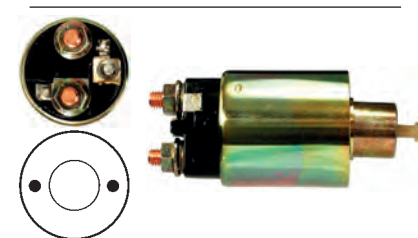

230788 Solenoid

Servicing: M000T20871, M000T20871ZE, M000T20872, M000T20872ZE, M000T80082, M000T82081, M000T82081ZE, M000T85381, M001T80081

12 V, B+ M8, Kl. 50 M5, ID/cover 24.95, OD 51.25, OD/cover 44.55, Total length 118.40, Height/B+ 14.15, Width/kl. 50 13.15, Coil bolt M8, Coil bolt 2 13.85, No./terminals 3
Cap: HC-CARGO 139600, 230788 may only be used for applications before 06/2007.

Alternative no.: F032230788