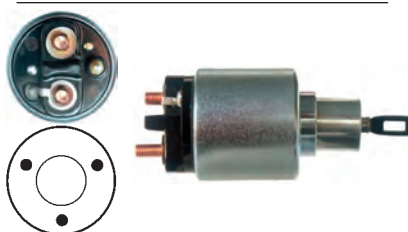

132299 Solenoid

Replacing: 0331303086

Servicing: 0001108033, 0001108035, 0001108037, 0001108040, 0001108057, 0001108071, 0001108082, 0001108083, 0001108084, 0001110019

12 V, B+ M8, Kl. 15a M6, Kl. 30h M8,
ID/cover 27.10, OD 56.55,
OD/cover 49.10, Total length 118.50,
Height/B+ 14.50, Width/kl. 15a 14.60,
Width/kl. 30h 9.55, No./terminals 3
Cap: HC-CARGO 132300.