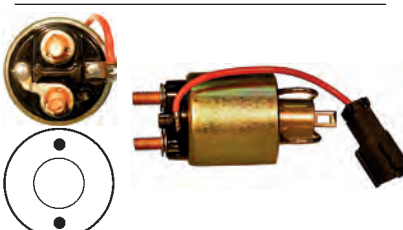

Cap: HC-CARGO 137798. Moving contact: HC-CARGO 139853.

138364 Solenoid

Replacing: 2114-T7208, 2114-47610

Servicing: S114-630, S114-769

12 V, B+ M8, ID/cover 21.90, OD 52.55, OD/cover 43.70, Total length 108.45, Height/B+ 14.00, Coil bolt M8, Coil bolt 2 13.30, No./terminals 3