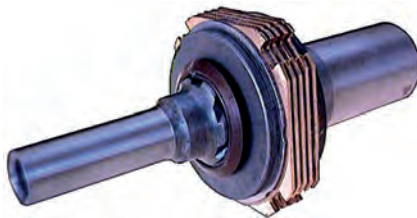

Pkg. 5

137791 Lever Support

Replacing: 0001106011, 0001106014, 0001106015, 0001107019, 0001107030, 0001107031, 0001107038, 0001107049, 0001107059, 0001107063
ID 7.20, Length 29.00

Pkg. 5

138221 Lever Support

Replacing: 1001328046
Servicing: 0001106012, 0001106017, 0001106019, 0001106022, 0001106023, 0001106024, 0001107003, 0001107004, 0001107007, 0001107008
ID 7.15, Length 23.90

Pkg. 5

138597 Lever Support

Servicing: 0001108001, 0001108002, 0001108004, 0001108005, 0001108006, 0001108009, 0001108010, 0001108033, 0001208513, 0001208514
ID 6.75, Length 31.00

Pkg. 5

138598 Lever Support

Servicing: 0001208515, 0001208517, 0001208526, 0001208528, 0001208717, 0001218168, 0001218171, 0001218172, 0001218768, 0001218772
ID 7.25, Length 27.80

Pkg. 5

139814 Pivot Pin

Replacing: 2003429071, 2003429069, 2003429065, 2003429064
Servicing: 0001370003, 0001370004, 0001371004, 0001371005, 0001371006, 0001371007, 0001371008, 0001371009, 0001371010, 0001371012
Total length 60.00,
Length/rear collar 58.35,
Thread length 15.55, Thread size M8

Pkg. 10

233527 Lever Spacer

Servicing: 0001371004, 0001371006, 0001371008, 0001372001, 0001372002, 0001372003, 0001372005, 0001372006, 0001372007, 0001372008
Total length 14.20/28.80,
Thread length 3.10,
Thread size/external 10.50
Lever: HC-CARGO 139811.

Clutches

130317 Clutch

Replacing: 2006401527, 2003162016, 2003162006, 2003162005, 2003162001
Servicing: 0001410015, 0001410016, 0001410017, 0001410018, 0001410019, 0001410021, 0001410022, 0001410023, 0001410024, 0001410025
OD 9.70, Total length 166.00,
No./splines 6, Rotation CR
Alternative no.: 333732