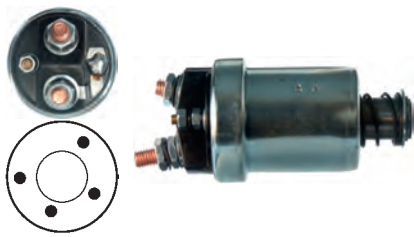

133178 Solenoid
Replacing: 583079
Servicing: 532002, 532010, 532020, 6183, 6187, 6203, 6216, 6220, 6231, 6231A, 6231B, 6231C, 6231D, 6247
12 V, B+ M8, Kl. 50 M5, OD 46.30, OD/cover 51.15, Total length 122.00, Height/B+ 19.60, Width/Kl. 50 13.90, Coil bolt M8, Coil bolt 2 9.00, No./terminals 3
Cap: HC-CARGO 131323.