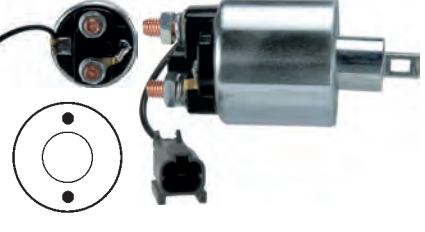

135287 Solenoid

Replacing: 2114-67610

Servicing: S114-750, S114-766A

12 V, B+ M8, OD 52.00, OD/cover 44.25,
Total length 97.35, Height/B+ 15.25,
Coil bolt M8, Coil bolt 2 15.15,
No./terminals 3
Cap: HC-CARGO 138819.
Alternative no.: 610339