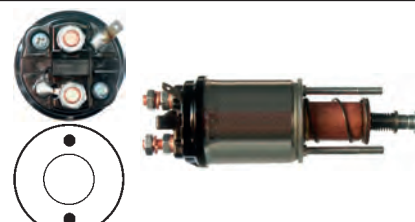

132249 Solenoid

Replacing: 085540371010

Servicing: 063221834010, 063221890010

12 V, B+ M8, Kl. 50 6.30,
ID/cover 23.00, OD 52.30, OD/cover 49.55,
Total length 133.50, Height/B+ 14.00,
Width/kl. 50 15.35, Coil bolt M8,
Coil bolt 2 14.75, No./terminals 3
Cap: HC-CARGO 231816. Moving contact: HC-CARGO 132251.