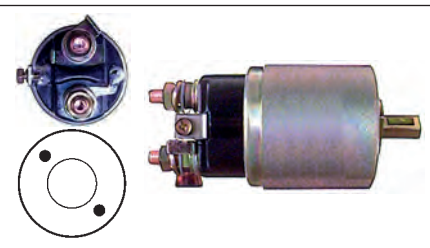

136141 Solenoid
Replacing: 2240-5700
Servicing: S24-03A, S24-03B, S24-03C, S24-07, S24-13, S24-13A, S24-14, S25-161
24 V, B+ M8, Kl. 50 9.40,
ID/cover 25.25, OD 52.75, OD/cover 44.70,
Total length 119.55, Height/B+ 18.55,
Width/kl. 50 15.40, Coil bolt M8,
Coil bolt 2 17.00, No./terminals 3
Cap: HC-CARGO 134620.