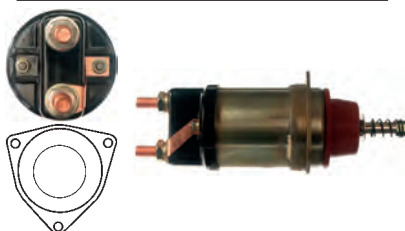

132967 Solenoid

Replacing: CED616TE, CED616, 182423,
099687
Servicing: D13E100TE, D13E104TE, D13E105
24 V, B+ M10, Kl. 50 M5, OD 65.85,
OD/cover 69.75, Total length 224.00,
Height/B+ 28.40, Width/kl. 50 13.60,
Coil bolt M10, Coil bolt 2 16.85,
No./terminals 3
Cap: HC-CARGO 138172. Moving contact: HC-CARGO 138173.