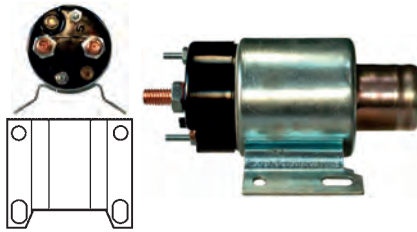

232221 Solenoid
Replacing: C6TZ11390A
Servicing: 30MT
12 V, B+ 3/8" UNC, Kl. 15a 8-32 UNC, Kl. 50 8-32 UNC, ID/cover 32.05, OD 66.30, OD/cover 62.15, Total length 148.00, Height/B+ 13.00, Width/kl. 15a 14.00, Width/kl. 50 10.50, Coil bolt 3/8" UNC, Coil bolt 2 15.00, No./terminals 4
Cap: HC-CARGO 232222.