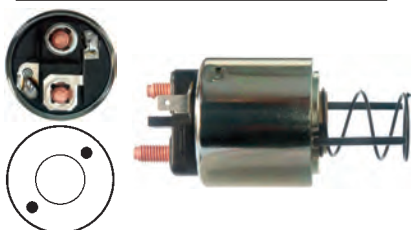

Replacing: CED517, 182457, 099378

Servicing: D9E131, D9E132, D9E43, D9E44, D9E83

12 V, B+ M8, KI. 50 6.30,
ID/cover 25.25, OD 54.25, OD/cover 48.00,
Total length 123.30, Height/B+ 10.70,
Width/kl. 50 13.55, Coil bolt M8,
Coil bolt 2 14.70, No./terminals 3
Cap: HC-CARGO 133156.