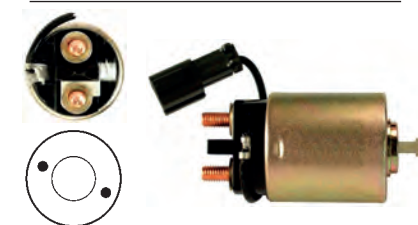

231454 Solenoid

Replacing: M375X00371

Servicing: M000T80281, M000T80281A, M000T80281B, M000T80281ZC, M001T64285, MOT80281, MOT80281A, MOT80281B, MOT80281ZC, M1T64285

12 V, B+ M8, ID/cover 24.70, OD 51.55, OD/cover 45.15, Total length 105.00, Height/B+ 14.40, Coil bolt M8, Coil bolt 2 14.40, No./terminals 3
Cap: HC-CARGO 231107.