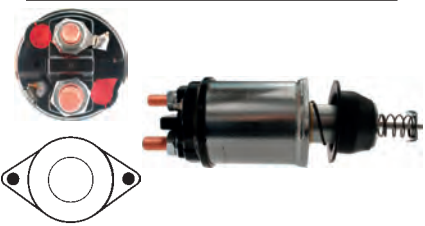

131589 Solenoid

Replacing: 085540071010

Servicing: 063221830010

12 V, B+ M8, Kl. 50 6.30, ID/cover 22.15, OD 50.15, OD/cover 50.15, Total length 124.55, Height/B+ 20.60, Width/kl. 50 14.15, Coil bolt M8, Coil bolt 2 20.60, No./terminals 3
Cap: HC-CARGO 132250. Moving Contact: HC-CARGO 132251.