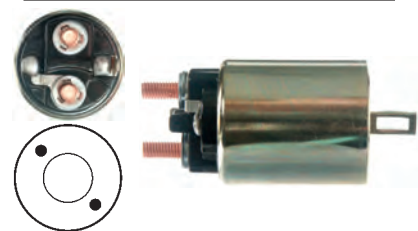

131144 Solenoid

Replacing: TOJ104

12 V, B+ M8, Kl. 50 6.30, ID/cover 21.85, OD 52.20, OD/cover 48.45, Total length 112.35, Height/B+ 17.45, Width/kl. 50 15.55, Coil bolt M8, Coil bolt 2 18.55, No./terminals 3
Cap: HC-CARGO 133269. Moving Contact: HC-CARGO 133270.