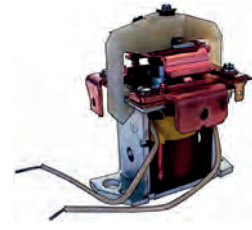

139466 Solenoid

Manufacturer: Remy

Replacing: 0331101012

Servicing: 0001413004, 0001413005, 0001418009, 0001418011, B001418009
12 V, OD 69.30, Total length 92.00
Insulated return.