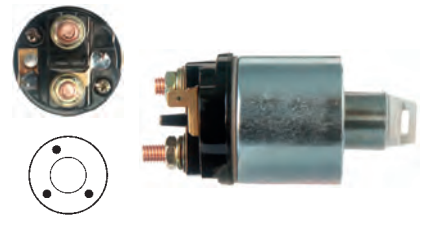

133123 Solenoid

Replacing: NE350

Servicing: 534045A, 534048A, 534049A

12 V, B+ M8, Kl. 50 6.30, ID/cover 23.30, OD 50.80, OD/cover 51.55, Total length 97.00, Height/B+ 16.40, Width/kl. 50 11.85, Coil bolt M8, Coil bolt 2 12.00, No./terminals 3
Cap: HC-CARGO 131172.