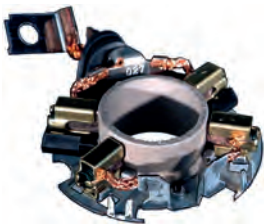

138201 Brush Gear

Replacing: F000AL2034, 1004336969, 1004336940

Servicing: 0001112018, 0001112034, 0001112039, 0001113011, 0001113012, B001180041, B001180055

12 V, OD 72.35

Alternative no.: 333295