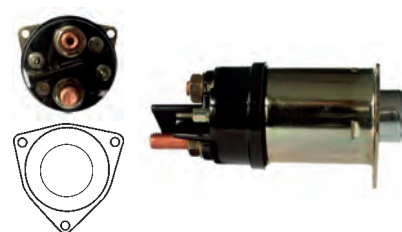

231913 Solenoid

Replacing: D917A, 1115623
Servicing: 37MT, 10478805, 10478927,
10478928, 10478929, 10478930, 10478957,
10479014, 10479015, 10479034, 10479054,
1993851
12 V, B+ 1/2" UNC, Kl. 15a 10-32 UNF,
Kl. 50 10-32 UNF, ID/cover 32.35,
OD 69.00, OD/cover 70.25,
Total length 176.45, Width/kl. 15a 11.70,
Width/kl. 50 15.95, Coil bolt 1/2" UNC,
Coil bolt 2 9.15, No./terminals 4
Cap: HC-CARGO 232025.