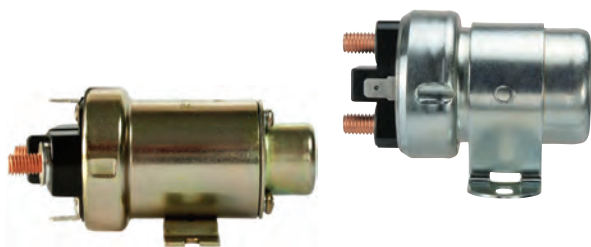

HC-CARGO Bearings

HC-CARGO high performance bearing are developed to meet the requirements for the new generation of start/stop starters and high performance alternators which require a bearing covering the challenge of high temperature resistance and long lifetime.

The HC-CARGO bearings are tested and approved via tests under tough conditions to meet requirements even higher than standard bearings.

HC-CARGO Solenoids

One of HC-CARGO's most sold spare parts are solenoids. At our webpage you can see a short animation of the function of the solenoid and learn more about the HC-CARGO solenoid program - both for starters and universal solenoids.

HC-CARGO Solenoid Program:

- 1000+ part.no. - both starter components and universal solenoids
- Here of 125 universal solenoids (suitable for electrical motors, tail lid lifts, windlass etc.)
- Starter solenoids portfolio covers more than 85% of the European carpark
- All solenoids are produced by ISO certified suppliers
- All solenoids are tested in our test facilities
- Starter solenoid test - among other tests - includes endurance test of 9000 cycles. This grants you and your customer's trusted and high quality - always
- HC-CARGO starter solenoids are used in leading reman productions
- The HC-CARGO starter solenoid portfolio beside personal cars also include applications for trucks, agricultural machinery, marine and outdoor power equipment

High Quality Alternatives in HC-CARGO

We offer a high quality guarantee with thorough testing carried out by our quality assurance department. Our engineers test the parts in terms of interaction, perfect fit and easy installation before the products are approved and released for sale. This procedure ensures that we keep the promised high quality. You can easily find our recommendations - look for these logos:

Quality Stamps @ HC-CARGO

5★ The 5 star icon will help you to make the right product choice. If you see the icon, the part is OE quality, i.e. 1:1 the quality of the original part. If no icon appears, the part is aftermarket quality, i.e. the high quality you are familiar with from HC-CARGO - tested at our own test facilities before launch.

The HC-CARGO 5-star program contains products known in the automotive aftermarket as "original spare parts". The suppliers of these parts are OE manufacturers.

You will find the entire HC-CARGO product portfolio available on our online shop.

High Performance

Highest Quality. Designed and developed for high endurance and long lifetime

Best Choice

HC-CARGO's High Quality alternative. Expert's recommendation for the best price/value offer in the market

Our Quality - Your assurance

Quality is key to us at HC-CARGO. Even though the products are developed by our manufacturer network, the HC-CARGO logo on the packaging stands for high quality standards.

To constantly ensure high quality, our processes follow strict regulations.

The HC-CARGO ordering and management processes are certified to DIN EN ISO 9001. Certified management processes are also something we expect and require from our suppliers. They are all DIN EN ISO 9001 or TS 16949 certified.