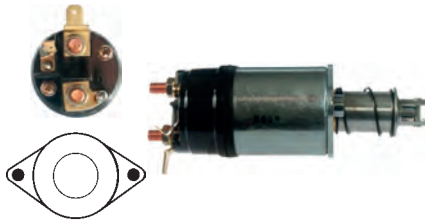

131252 Solenoid

Replacing: TOB154, TOB153, TOB152, TOB151, TOB100, 76808, 76794, 76759, 76758, 76748, 76727, 76712, 76540

Servicing: M45G, 25593A, 25593B, 25594A, 26133, 26133A, 26133J, 26133K, 26133R, 26145, 26145A, 26145F, 26145H, 26145N, 26146A
12 V, B+ M8, Kl. 30h 9.40, Kl. 50 6.30, ID/cover 25.30, OD 55.10, OD/cover 57.65, Total length 172.50, Height/B+ 15.75, Width/kl. 30h 15.10, Width/kl. 50 12.55, Coil bolt M8, Coil bolt 2 14.30, No./terminals 3
Cap: HC-CARGO 131264.