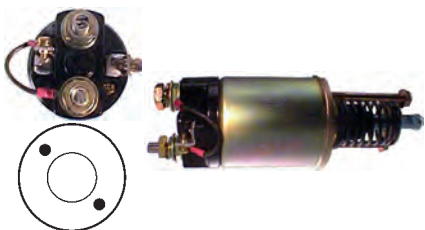

137280 Solenoid

Replacing: 1350-084-0119, 1350-083-20X9
Servicing: 0350-702-0024, 0350-702-0025, 0350-702-0060

24 V, B+ M10, Kl. 15a 9.40, Kl. 50 9.40, ID/cover 22.20, OD 65.00, OD/cover 64.45, Total length 202.50, Height/B+ 24.50, Width/kl. 15a 12.30, Width/kl. 50 12.40, Coil bolt M10, Coil bolt 2 17.85, No./terminals 4