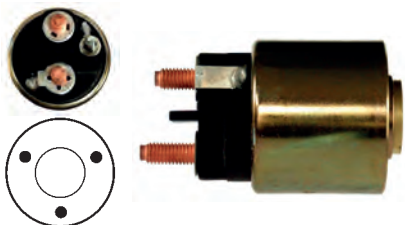

232012 Solenoid

Replacing: NE898, 594183, 594048
Servicing: D6RA12, D6RA16, D6RA161,
D6RA38, D6RA66, D6RA661, D6RA72,
D6RA721, D6RA74, D8R27, D8R29
12 V, B+ M8, Kl. 50 M5,
ID/cover 25.25, OD 53.85, OD/cover 45.40,
Total length 91.40, Height/B+ 19.70,
Width/kl. 50 13.30, Coil bolt M8,
Coil bolt 2 14.65, No./terminals 3
Cap: HC-CARGO 231766.