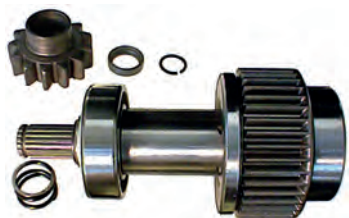

136313 Drive

Replacing: 28011-74011, 028099-8590, 028099-6590, 028099-6011

Servicing: 128000-3470, 128000-3471, 128000-3472, 128000-3480, 128000-3481, 128000-3482, 128000-5941, 128000-5942, 128000-5950

OD 40.60, Total length 121.30, Splines A 10, Splines B 18, No./teeth 13, Rotation ACR