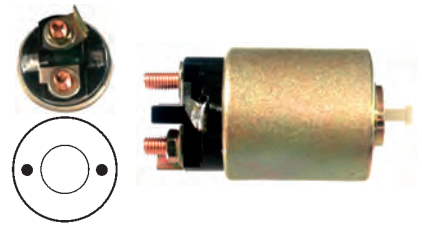

233889 Solenoid

Servicing: M001T78481, M1T78481
12 V, B+ M8, Kl. 50 6.30, ID/cover 24.95, OD 51.75, OD/cover 45.25, Height/B+ 13.15, Total length 100.50, Width/kl. 50 11.60, Coil bolt M8, Coil bolt 2 13.50