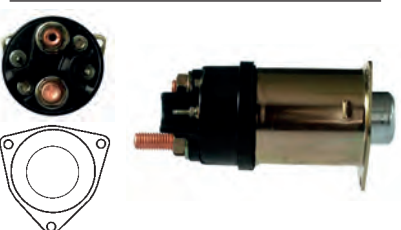

231925 Solenoid

Replacing: 028300-4030

Servicing: 37MT

12 V, B+ 1/2" UNC, Kl. 15a 10-32 UNF, Kl. 50 10-32 UNF, ID/cover 32.20, OD 68.75, OD/cover 76.20, Total length 179.00, Coil bolt 1/2" UNC, Coil bolt 2 11.00, No./terminals 4
Insulated return. Cap: HC-CARGO 232038.