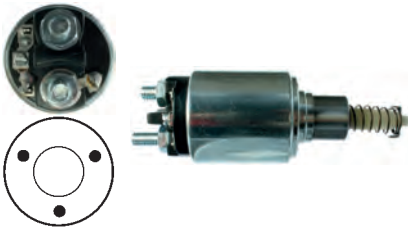

137368 Solenoid

Replacing: 0331402011
Servicing: 0001365004, 0001365005, 0001365006, 0001365007, 0001365008, B001819001, B001819009, B001819015, B001819117
12 V, B+ M10, ID/cover 30.00, OD 60.85, OD/cover 53.25, Total length 182.30, Height/B+ 24.30, Width/kl. 50 2.85, Coil bolt M10, Coil bolt 2 16.65, No./terminals 3
Cap: HC-CARGO 131318.