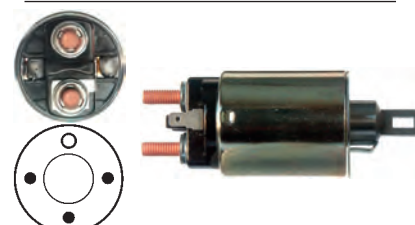

133052 Solenoid

Replacing: TOJ214

12 V, B+ M8, Kl. 50 6.30, OD 51.45,
OD/cover 45.40, Total length 132.45,
Height/B+ 18.55, Width/kl. 50 15.55,
Coil bolt M8, Coil bolt 2 19.00,
No./terminals 3
Cap: HC-CARGO 133287.