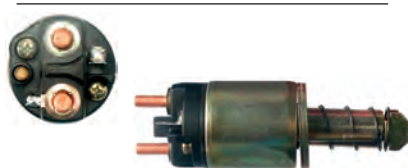

132272 Solenoid

Replacing: 9339331001

12 V, B+ M8, Kl. 15a M5, Kl. 50 6.30,
ID/cover 23.15, OD 52.40,
OD/cover 49.85, Total length 138.40,
Height/B+ 18.95, Width/kl. 15a 7.40,
Width/kl. 50 15.65, Coil bolt M8,
Coil bolt 2 19.85, No./terminals 4
Cap: HC-CARGO 132723.