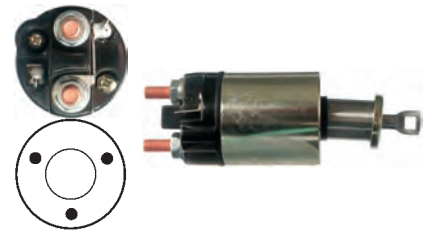

131589 Solenoid

Replacing: 085540071010

Servicing: 063221830010

12 V, B+ M8, Kl. 50 6.30, ID/cover 22.15, OD 50.15, OD/cover 50.15, Total length 124.55, Height/B+ 20.60, Width/kl. 50 14.15, Coil bolt M8, Coil bolt 2 20.60, No./terminals 3
Cap: HC-CARGO 132250. Moving Contact: HC-CARGO 132251.