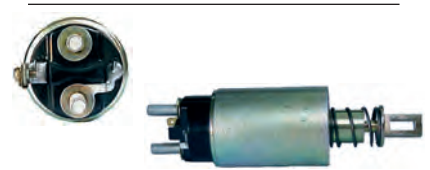

230697 Solenoid
 Replacing: 2250-57003
 Servicing: S24-64E, S25-64, S25-64E
 24 V, B+ M8, Kl. 50 6.30,
 ID/cover 22.60, OD 53.20, OD/cover 44.45,
 Total length 166.30, Height/B+ 22.20,
 Width/kl. 50 24.45, Coil bolt M8,
 Coil bolt 2 22.20, No./terminals 3