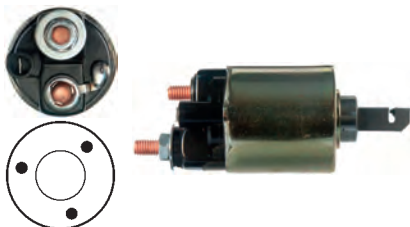

Solenoids

12 V

133076 Solenoid

Servicing: SM302-02, SM302-04, SM302-08, SM302-16, SM302-19, SM302-24, SM302-40, SM402-04N

12 V, B+ M8, KI. 50 6.30, OD 50.65, OD/cover 43.80, Total length 130.00, Height/B+ 17.30, Coil bolt M8, Coil bolt 2 10.70, No./terminals 3
Cap: HC-CARGO 133782.