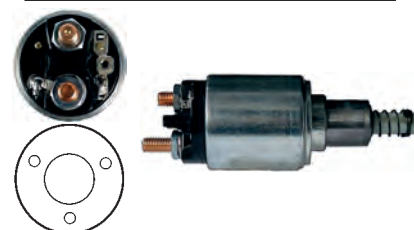

230452 Solenoid

Replacing: 2339402183, 2339402132

Servicing: 0001223506, 0001230006, 0001230012, 0001230014

12 V, B+ M10, Kl. 50 4.70, ID/cover 30.00, OD 61.40, OD/cover 53.25, Total length 151.00, Height/B+ 25.20, Width/kl. 50 3.90, Coil bolt M10, Coil bolt 2 14.35, No./terminals 3
Cap: HC-CARGO 231825.

Alternative no.: 333596 5★