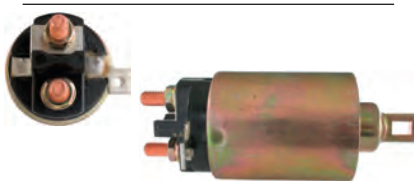

12 V, No./terminals 3

235167 Solenoid

Servicing: 00E091, 110397, 112161, CER3087

12 V, B+ M8, Kl. 50 M5, OD 55.48, Total length 135.00, Height/B+ 19.06, Coil bolt M8, Coil bolt 2 19.00, No./terminals 3

Cap: HC-CARGO 235403.