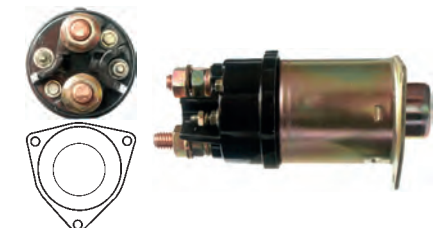

131361 Solenoid

Replacing: 1115605, 1115604, 1115594

Servicing: 37MT, 1990330, 1990331, 1990332, 1990499, 1993701, 1993702, 1993707, 1993711, 1993729, 1993732, 1993741, 1993742

24 V, B+ 1/2" UNC, Kl. 15a 10-32 UNF, Kl. 50 10-32 UNF, ID/cover 33.20, OD 68.75, OD/cover 77.15, Total length 176.80, Coil bolt 1/2" UNC, No./terminals 4 *Insulated return. Cap: HC-CARGO 135323.*