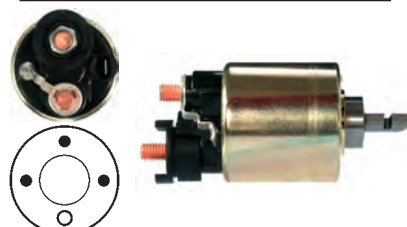

232003 Solenoid

Servicing: SM422-09, SM442-01, SM442-08, SM442-10, SM442-19, SM442-22, SM442-24

12 V, B+ M8, KI. 50 6.30, OD 50.85, OD/cover 46.35, Total length 111.85, Height/B+ 11.30, Coil bolt M8, Coil bolt 2 8.60, No./terminals 3
Cap: HC-CARGO 232005.