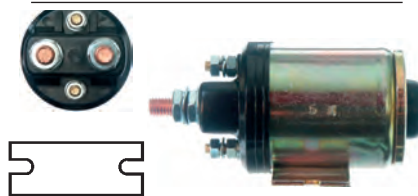

133695 Solenoid

Replacing: CEY113, 099845

12 V, 100 Amp, Intermittent load 500 Amp., B+ M8, Kl. 15a M5, Kl. 50 M5, OD 47.70, OD/cover 52.35, Total length 105.55, Height/B+ 18.85, Width/kl. 15a 13.90, Width/kl. 50 14.00, Coil bolt M8, Coil bolt 2 19.35, Seconds 5, No./terminals 4
Universal.