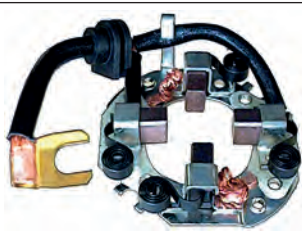

137750 Brush Gear
Replacing: 2114-93102, 2114-83102, 2114-39008, 2114-23104, 2114-13103
Servicing: S114-364, S114-505, S114-505A, S114-507A, S114-509, S114-516, S114-516A, S114-517, S114-517C, S114-518, S114-519A
12 V, OD 62.90
Brush set: HC-CARGO 140786.