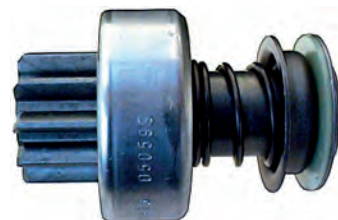

131475 Drive

Replacing: 2006209932, 2006209539,
2006209533, 2006209498
Servicing: 0001366019, 0001368016,
0001368043, 0001368081, 0001368311,
0001368320, B001811052, B001816150,
B001816548
ID 14.30, OD 37.80, OD/housing 60.00,
Total length 91.00, Splines A 10,
No./teeth 10, Rotation CR

Alternative no.: 333223