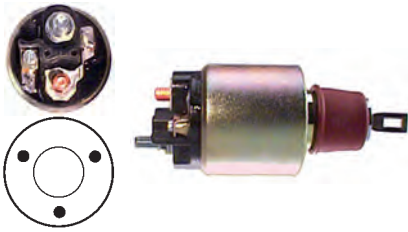

137276 Solenoid

Replacing: 9330331510, 9330331010
Servicing: 0001218172, 0001218772, 0001223002, 0001223016, 0001223021
12 V, B+ M8, ID/cover 27.10, OD 56.35, OD/cover 49.20, Total length 142.00, Height/B+ 20.20, Width/kl. 50 8.00, Coil bolt M8, Coil bolt 2 12.00, No./terminals 3
Cap: HC-CARGO 139213.

Alternative no.: 333141