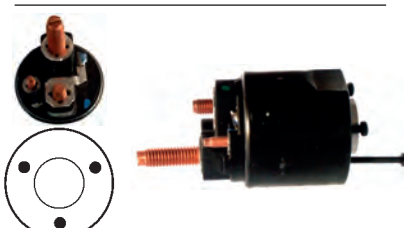

233795 Solenoid

Replacing: 594454, 594413, 594380
 Servicing: D7ES1, D7ES2, D7ES4, D7ES5,
 TS18E7
 12 V, B+ M8, ID/cover 28.45,
 OD 54.20, OD/cover 48.80,
 Total length 108.50, Height/B+ 18.20,
 Coil bolt M8, Coil bolt 2 15.25,
 No./terminals 3
 Cap: HC-CARGO 233076.