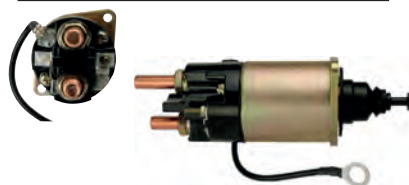

12 V, No./terminals 3

235167 Solenoid

Servicing: 00E091, 110397, 112161, CER3087

12 V, B+ M8, Kl. 50 M5, OD 55.48, Total length 135.00, Height/B+ 19.06, Coil bolt M8, Coil bolt 2 19.00, No./terminals 3

Cap: HC-CARGO 235403.