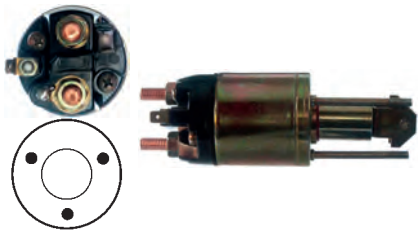

134862 Solenoid
Replacing: 85540461
Servicing: 63221305, 63221437, 63221535
12 V, B+ M8, Kl. 15a 6.30, Kl. 50 6.30,
ID/cover 23.00, OD 51.70,
OD/cover 50.35, Total length 147.30,
Height/B+ 22.00, Width/kl. 15a 12.40,
Width/kl. 50 10.15, Coil bolt M8,
Coil bolt 2 21.15, No./terminals 4
Cap: HC-CARGO 136055.