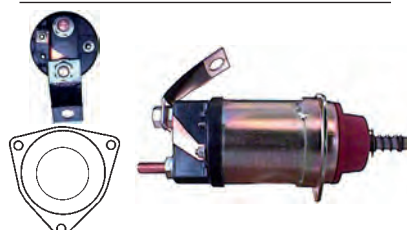

135820 Solenoid

Manufacturer: Valeo
Replacing: CED624, 594075
Servicing: D13E119TE, D13E120TE,
D13E121TE, D13E122TE, D13HP702,
D13HP705, D13HP709
24 V, B+ M10, Kl. 15a M5, Kl. 50 M5,
OD 70.65, OD/cover 70.00,
Total length 228.30, Height/B+ 28.60,
Width/kl. 15a 6.25, Width/kl. 50 12.65,
Coil bolt M10, Coil bolt 2 17.50,
No./terminals 4
Cap: HC-CARGO 233535.