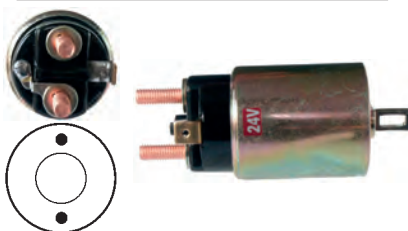

234869 Solenoid

Replacing: 2250-37008

Servicing: S25-163F, S25-163G, S25-168,
S25-168A, S25-171, S25-501, S25-501A, S25-
501B, S25-515A, S25-515B, S25-515C

24 V, B+ M8, Kl. 50 9.40,
ID/cover 22.00, OD 52.20, OD/cover 45.00,
Total length 124.20, Height/B+ 21.30,
Width/kl. 50 11.55, Coil bolt M8,
Coil bolt 2 21.35, No./terminals 3