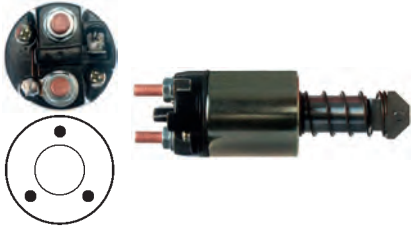

133083 Solenoid

Replacing: 085540581010
Servicing: 063221831010, 063222030010, 063222031010, 063222034010, 063222036010, 063222038010, 063222039010, 063222130010
12 V, B+ M8, Kl. 50 6.30,
ID/cover 22.25, OD 50.25, OD/cover 50.30,
Total length 127.00, Height/B+ 21.25,
Width/kl. 50 14.00, Coil bolt M8,
Coil bolt 2 22.70, No./terminals 3
Cap: HC-CARGO 132229.