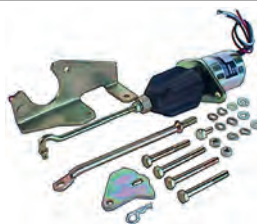

090103 Solenoid Shutdown Kit
Replacing: SA-4014-12
Servicing: Nippodensu, Zexel
12 V, 1.10 Amp/hold, 55 Amp/pull,
Hold rating 178N, Pull rating 89N at 25.4 mm,
Mount. type Flange/bracket,
Mount. side Left, Elect. connection Cable,
Function Pull, Switch External
*This solenoid can't switch off by itself, it
will have to be controlled externally.*