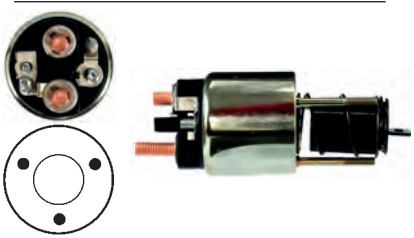

231990 Solenoid
Servicing: 63111006, 63113001, 63193001, 63223537, 63280071, 63293537
12 V, B+ M8, Kl. 30h M5, Kl. 50 M6,
ID/cover 25.25, OD 54.00,
OD/cover 47.85, Total length 126.45,
Height/B+ 22.25, Width/kl. 30h 7.80,
Width/kl. 50 9.50, Coil bolt M8,
Coil bolt 2 9.85, No./terminals 4
Cap: HC-CARGO 233968. w/ 30H terminal.