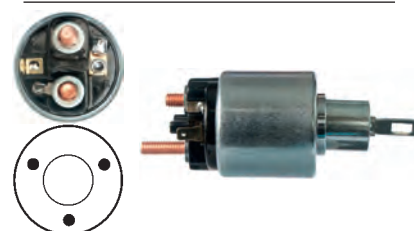

132828 Solenoid

Replacing: 9330081050, 2339303403, 2339303329, 2339303232, 0331303094

Servicing: 0001108072, 0001108073, 0001108101, 0001108102, 0001110029, 0001110030, 0001110100, 0001110101, 0001110130, 0001110131

12 V, B+ M8, Kl. 15a 6.30, Kl. 50 6.30,
ID/cover 27.25, OD 56.45,
OD/cover 49.20, Total length 130.00,
Height/B+ 23.60, Width/kl. 15a 13.25,
Width/kl. 50 12.40, Coil bolt M8,
Coil bolt 2 7.65, No./terminals 4
Cap: HC-CARGO 131337.