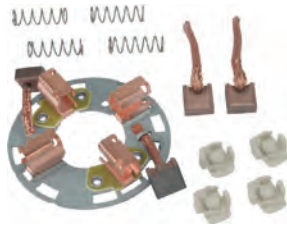

Servicing: D7G11, D7G3, D7G4

12 V, OD 67.55
1.7 kW.

Alternative no.: 234119

333667 Brush gear

Servicing: 1250449, D7RS129, D7RS130, D7RS131, D7RS150, D7RS29, D7RS30, D7RS301, D7RS31, D7RS50

12 V, OD 77.00

335009 Brush Gear