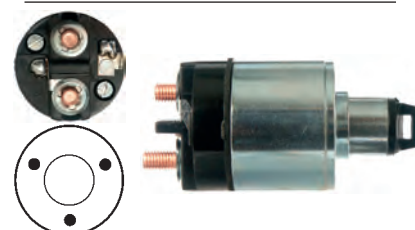

133121 Solenoid

Replacing: 683427, 583486, 583330

Servicing: 534023, 534039, 534039A, 534044, 534046, 534050, 534050A, 534050B, 8293, 8294

12 V, B+ M8, Kl. 50 6.30, ID/cover 23.25, OD 52.00, OD/cover 52.00, Total length 94.80, Height/B+ 13.00, Width/kl. 50 11.35, Coil bolt M8, Coil bolt 2 9.00, No./terminals 3
Cap: HC-CARGO 133771.