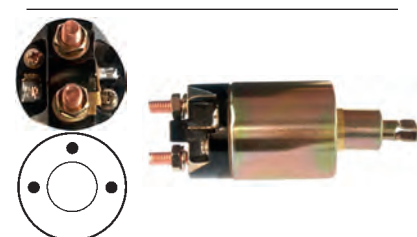

231976 Solenoid

Replacing: MD607549, MD602879, MD602074, M371X02871, M371X00392, M371X00372, M371X00171

Servicing: M001T50171, M002T50285, M002T52082, M002T53882, M002T54091, M003T10473, M003T10977, M003T12572, M003T15772, M003T20081

12 V, B+ M8, Kl. 50 6.30, ID/cover 22.00, OD 54.30, OD/cover 50.00, Total length 142.00, Height/B+ 20.00, Width/kl. 50 14.00, Coil bolt M8, Coil bolt 2 20.00, No./terminals 3