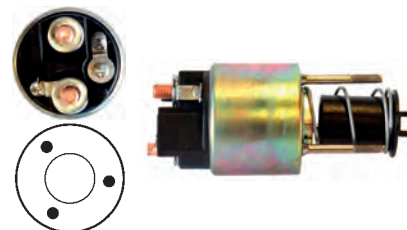

Replacing: 85541230

Servicing: 63101003

12 V, B+ M8, Kl. 50 6.30,

ID/cover 23.20, OD 52.45, OD/cover 52.15,

Total length 147.60, Height/B+ 26.45,

Width/kl. 50 9.65, Coil bolt M8,

Coil bolt 2 25.90, No./terminals 3