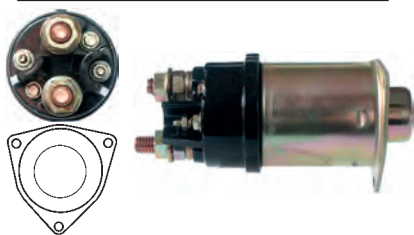

131369 Solenoid
Replacing: E6HZ11390C, E6HZ11390B
Servicing: 42MT
12 V, B+ 1/2" UNC, Kl. 15a 10-32 UNF, Kl. 50 10-32 UNF, OD 68.80, OD/cover 78.10, Total length 177.80, Height/B+ 26.00, Width/kl. 15a 12.50, Width/kl. 50 12.50, Coil bolt 1/2" UNC, Coil bolt 2 17.50, No./terminals 4
Insulated return. Cap: HC-CARGO 135324.
Solenoid w/ plunger: HC-CARGO 234476.