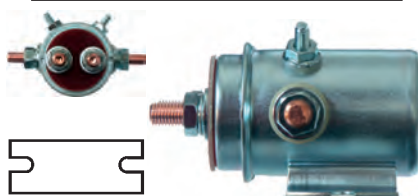

133616 Solenoid

12 V, 80 Amp, Intermittent load 150 Amp., B+ M8, Kl. 15a M5, Kl. 50 M5, OD 41.85, Total length 89.65, Height/B+ 18.00, Width/kl. 15a 11.45, Width/kl. 50 11.45, Coil bolt M8, Coil bolt 2 10.00, Seconds 5, No./terminals 6
Insulated return. Silver contact.