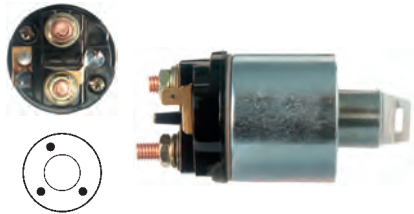

133123 Solenoid
Replacing: 683523, 683522, 583335
Servicing: 534048, 534048A, 534053, 534054, 534055
12 V, B+ M8, Kl. 50 6.30, ID/cover 23.30, OD 50.80, OD/cover 51.55, Total length 97.00, Height/B+ 16.40, Width/Kl. 50 11.85, Coil bolt M8, Coil bolt 2 12.00, No./terminals 3
Cap: HC-CARGO 131172.