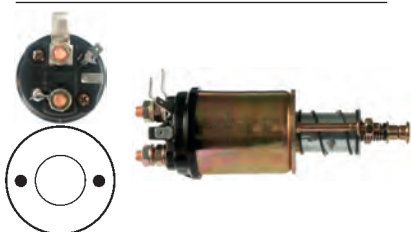

130855 Solenoid

Replacing: TOB174, TOB162, TOB109, SSL0001, 77892, 77058, 77034, 76996, 76902, 76897, 76892, 76891, 76885

Servicing: M45G, 063227413010, 063227415010, 063227416010, 063227419010, 063227421010, 063227425010, 063227460010, 063227468010

12 V, B+ M8, Kl. 15a 6.30, Kl. 30h 9.40, Kl. 50 6.30, OD 53.80, OD/cover 59.25, Total length 172.75, Height/B+ 21.00, Width/kl. 15a 13.45, Width/kl. 30h 15.25, Width/kl. 50 10.70, Coil bolt M8, Coil bolt 2 21.00, No./terminals 3
Cap: HC-CARGO 131274.