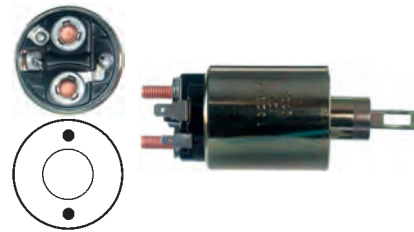

132915 Solenoid

Replacing: 2114-27006

Servicing: S114-237

12 V, B+ M8, Kl. 15a 6.30, Kl. 50 4.70, ID/cover 21.70, OD 52.15, OD/cover 47.40, Total length 111.30, Height/B+ 15.90, Width/kl. 15a 16.00, Width/kl. 50 16.45, Coil bolt M8, Coil bolt 2 14.85, No./terminals 4

Cap: HC-CARGO 133780.