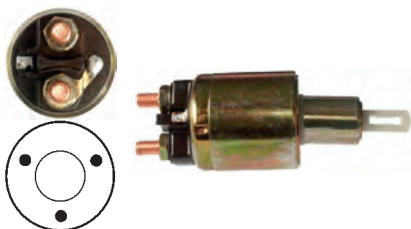

130830 Solenoid

Replacing: 063633601010

Servicing: 063216808010, 063216826010, 063216873010, 063217104010, 063217105010

 12 V, B+ M10, Kl. 50 6.30, ID/cover 30.60, OD 61.10, OD/cover 53.55, Total length 142.55, Height/B+ 21.00, Width/kl. 50 9.45, Coil bolt M10, Coil bolt 2 21.00, No./terminals 3
 Cap: HC-CARGO 131329. Moving Contact: HC-CARGO 132248.