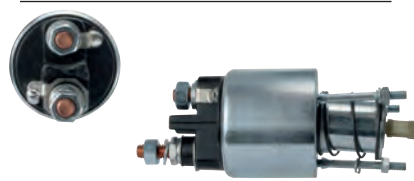

238841 Solenoid
Replacing: 085541990010
Servicing: 063101021010, 063102022010
12 V, B+ M8, OD 54.05, Height/B+ 16.25,
Total length 129.00, Coil bolt M8,
Coil bolt 2 9.25, No./terminals 2