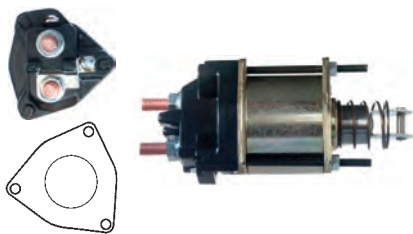

Solenoids

12 V

130377 Solenoid

Replacing: 30430-1

Servicing: MTA12-P30, MTA12P-7, MTD12-14, MTS12-1, MTS12-21, MTS12-22, MTS12-23, MTS12-23S, MTS12-29, MTS12-39, MTS12-42
12 V, B+ M8, KI. 50 6.30, OD 54.70, OD/cover 64.35, Total length 148.85, Height/B+ 22.40, Width/KI. 50 22.80, Coil bolt M8, Coil bolt 2 22.40, No./terminals 3
Cap: HC-CARGO 131325.