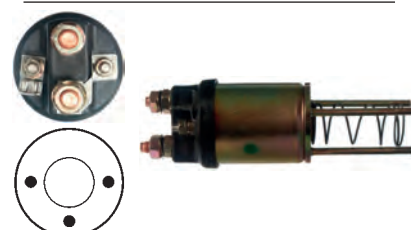

131798 Solenoid

Replacing: NE137, NE132, CED468, CED461, CED460, CED458, CED454, CED451, CED448, CED444, CED442, CED439

Servicing: D10E66, D10E72, D10E74, D10E79, D10E96, D8E107, D8E112, D8E115, D8E117, D8E120, D8E121, D8E123, D8E129, D8E130, D8E131

12 V, B+ M8, Kl. 15a M5, Kl. 50 6.30, ID/cover 20.15, OD 46.75, OD/cover 51.35, Total length 158.50, Height/B+ 19.00, Width/kl. 15a 10.00, Width/kl. 50 12.45, Coil bolt M8, Coil bolt 2 14.55, No./terminals 4

Cap: HC-CARGO 131333.