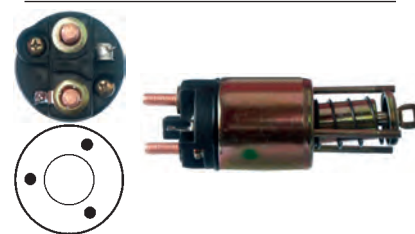

133566 Solenoid

Replacing: 85540991, 85540473, 85540471, 85540231, 063601962000

Servicing: 50246532, 63221832, 63221892, 63222831, 63222832, 63222833, 63222836, 63222837, 63222897, 63223031, 63223032, 63223033

12 V, B+ M8, Kl. 50 6.30,
ID/cover 23.20, OD 52.40, OD/cover 50.10,
Total length 141.00, Height/B+ 19.00,
Width/kl. 50 21.55, Coil bolt M8,
Coil bolt 2 19.00, No./terminals 3
Cap: HC-CARGO 132229.