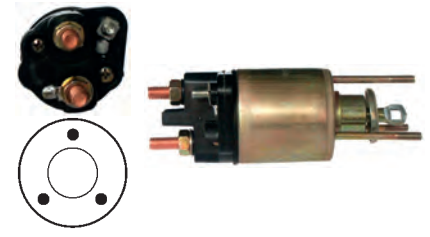

233815 Solenoid
Replacing: 85540921
Servicing: 63222836, 63222837, 63222897, 63223033
12 V, B+ M8, Kl. 50 M6,
ID/cover 23.20, OD 52.25, OD/cover 50.45,
Total length 148.30, Height/B+ 18.10,
Width/kl. 50 8.00, Coil bolt M8,
Coil bolt 2 23.00, No./terminals 3