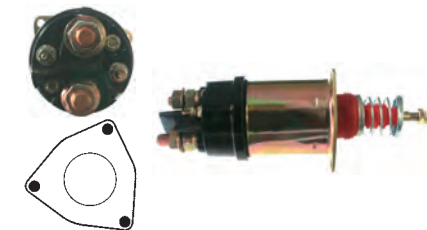

231928 Solenoid

Replacing: 10457123

Servicing: 28MT, 10479611

24 V, B+ M10, KI. 50 8-32 UNC, OD 57.90, OD/cover 57.40, Total length 182.25, Height/B+ 21.35, Width/kl. 50 7.80, Coil bolt M8, Coil bolt 2 17.90, No./terminals 3
Switch terminal: UNC 8-32.