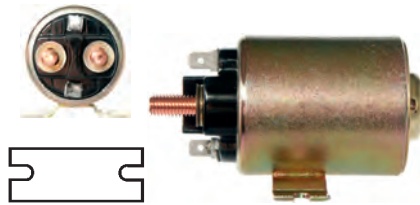

131370 Solenoid

Replacing: 19024758

12 V, 80 Amp, Intermittent load 500 Amp., B+ M8, Kl. 50 6.30, OD 52.10, OD/cover 45.20, Total length 101.75, Height/B+ 17.50, Width/kl. 50 10.65, Coil bolt M8, Coil bolt 2 17.50,

Seconds 5, No./terminals 4
Water proof. Silver contact. Insulated return.

Alternative no.: 333160