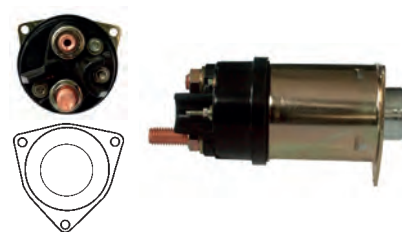

231914 Solenoid

Replacing: 1115610
 Servicing: 37MT, 1993767, 1993854
 12 V, B+ 1/2" UNC, Kl. 50 10-32 UNF,
 ID/cover 32.25, OD 68.85, OD/cover 76.40,
 Total length 177.65, Coil bolt 1/2" UNC,
 No./terminals 3
 Cap: HC-CARGO 232028.