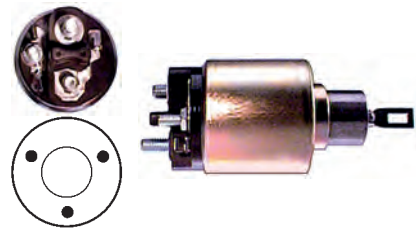

137613 Solenoid

Replacing: 2339303706, 2339303206, 2339303201, 2339303001
Servicing: 0001107034, 0001107045, 0001107056, 0001107100, 0001107101, 0001107108, 0001108148, 0001108170, B001110097, F005M00001
12 V, B+ M8, Kl. 50 M6, ID/cover 27.15, OD 56.40, OD/cover 49.25, Total length 124.25, Height/B+ 16.40, Width/kl. 50 10.25, No./terminals 3
Cap: HC-CARGO 138003.