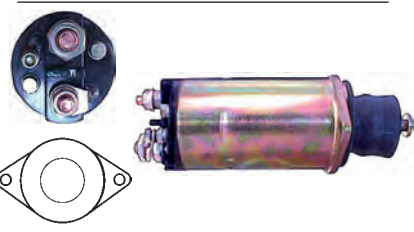

135521 Solenoid
Replacing: 0-47100-4220
Servicing: 28MT
24 V, B+ M10, Kl. 50 M5, OD 57.00, OD/cover 56.70, Total length 177.50, Height/B+ 14.00, Width/kl. 50 6.50, Coil bolt M8, Coil bolt 2 12.50, No./terminals 3
Cap: HC-CARGO 138898. Terminal switch: M5.