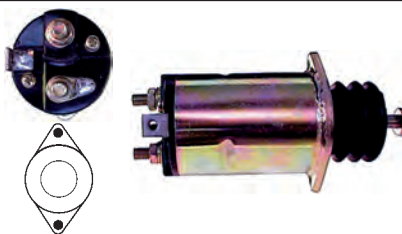

139510 Solenoid

Replacing: 0-47100-2970

Servicing: 0-21000-4231, 0-21000-5230, 0-21000-5231

12 V, B+ M8, Kl. 50 9.40, OD 57.00, OD/cover 56.90, Total length 160.00, Height/B+ 16.10, Width/kl. 50 11.55, Coil bolt M8, Coil bolt 2 15.90, No./terminals 3

Cap: HC-CARGO 139511. Moving contact: HC-CARGO 139512.