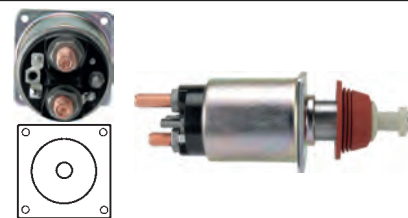

333529 5★ Solenoid

Manufacturer: Bosch
Replacing: 2339403509, 2339403014,
2339403009
Servicing: 0001371010, 0001371013,
0001372002, 0001372003
24 V, B+ M12, Kl. 15a M6,
Kl. 50 M6, OD 66.20, OD/cover 57.10,
Total length 135.30, Switch dim. 17.80,
Height/B+ 36.80, Width/kl. 50 20.00,
Coil bolt M12, No./terminals 4
Cap: HC-CARGO 235005. Boot: HC-CARGO
231553.
Alternative no.: 139965