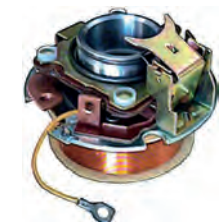

132600 Solenoid

Replacing: 6211-825, 6211-516, 6211-152B, 6211-152A
Servicing: 1321F022, 1321F042, 1321F183, 1321F472, 1321F532, 1321F652, 1321F701, 1321F702, 1321F871, 1321F906, 1321F910, 1321F913
24 V