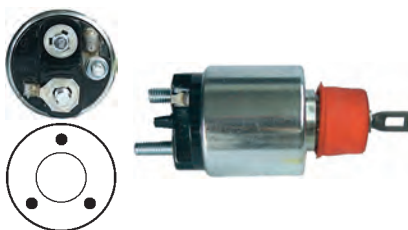

230323 Solenoid

Replacing: 2339303210

Servicing: 0001107031, 0001107032, 0001108160

 12 V, B+ M8, Kl. 50 M6, ID/cover 27.00, OD 56.40, OD/cover 50.30, Total length 144.45, Height/B+ 22.50, Width/kl. 50 16.45, Coil bolt M8, Coil bolt 2 12.70, No./terminals 3
 Cap: HC-CARGO 138004.