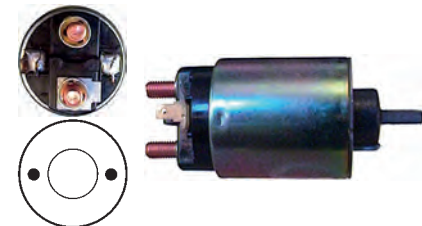

139408 Solenoid

Replacing: MD618509, M371X80671
Servicing: M002T25481, M002T54091, M002T58681, M002T58781, M002T58881, M2T25481, M2T54091, M2T58081, M2T58681, M2T58781, M2T58881
12 V, B+ M8, Kl. 50 6.30, OD 51.10, OD/cover 44.95, Total length 119.20, Height/B+ 15.00, Width/kl. 50 15.50, Coil bolt M8, Coil bolt 2 14.35, No./terminals 3
Cap: HC-CARGO 133287.