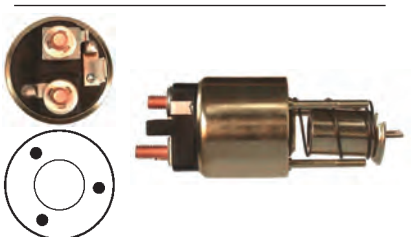

231806 Solenoid
Replacing: 85541111, 85541110
Servicing: 30000A, 30001A, 30002A, 30003A, 63223103, 63223104, 63223182, 63230001, 63230003, 63293103, 63293104
12 V, B+ M8, Kl. 50 9.40,
ID/cover 25.30, OD 54.00, OD/cover 47.00,
Total length 121.00, Height/B+ 16.65,
Width/kl. 50 17.25, Coil bolt M8,
Coil bolt 2 10.65, No./terminals 3
Cap: HC-CARGO 137346.