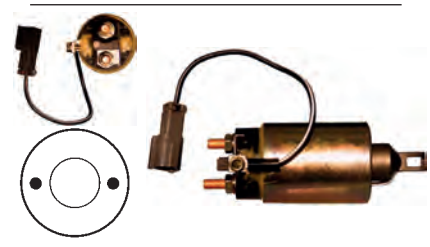

139824 Solenoid

Replacing: ME753433, ME701490, M372X13071, M372X11871

Servicing: M008T80071, M008T80071A, M008T80071B, M8T80071, M8T80071A, M8T80071B, ME012995, ME013008, ME014418

24 V, B+ M8, Kl. 50 9.40, OD 55.25, OD/cover 48.55, Total length 149.00, Height/B+ 21.00, Width/kl. 50 12.00, Coil bolt M8, Coil bolt 2 18.00, No./terminals 3