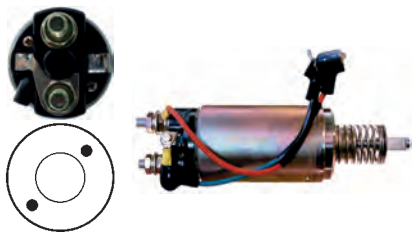

136540 Solenoid

Replacing: 1350-105-11X9, 1350-105-10X9, 1350-105-00X9

Servicing: 0351-702-0042, 0351-702-0073, 0351-702-0212, 0351-702-0224, 0351-702-0232, 0351-702-0243, 0351-702-0252, 0351-702-0292

24 V, B+ M10, ID/cover 21.60, OD 69.90, OD/cover 64.90, Total length 253.90, Height/B+ 26.80, Coil bolt M10, Coil bolt 2 29.80, No./terminals 4