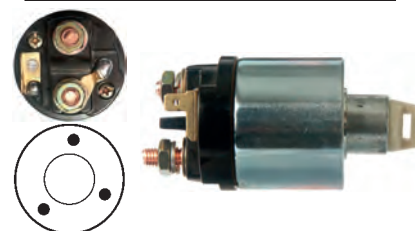

133122 Solenoid

Replacing: 683457, 683456, 683262, 680958, 583333

Servicing: 534029, 534029A, 534031, 534031A, 534042, 534042A, 534042B, 534043, 534043A, 534057

12 V, B+ M8, Kl. 50 6.30, ID/cover 23.25, OD 50.75, OD/cover 51.65, Total length 97.00, Height/B+ 15.85, Width/kl. 50 11.55, Coil bolt M8, Coil bolt 2 12.10, No./terminals 3
Cap: HC-CARGO 132035.