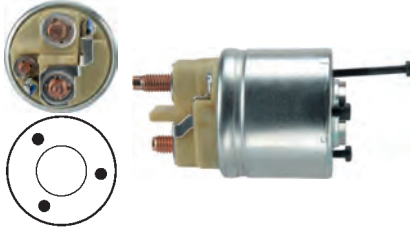

234846 Solenoid
 Manufacturer: Valeo
 Replacing: 594463
 Servicing: D7ED28, D7ED281
 12 V, B+ M8, Kl. 50 M6, ID/cover 23.80, OD 51.00, OD/cover 45.15, Total length 119.00, Height/B+ 20.80, Width/kl. 50 10.80, Coil bolt M8, Coil bolt 2 9.65, No./terminals 3