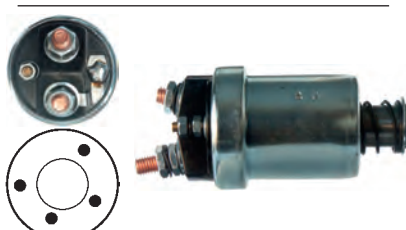

133178 Solenoid

Replacing: 612459

Servicing: 6160D, 6160E, 6160F, 6160G, 6169A, 6169B

12 V, B+ M8, KI. 50 M5, OD 46.30,
OD/cover 51.15, Total length 122.00,
Height/B+ 19.60, Width/kl. 50 13.90,
Coil bolt M8, Coil bolt 2 9.00,
No./terminals 3
Cap: HC-CARGO 131323.