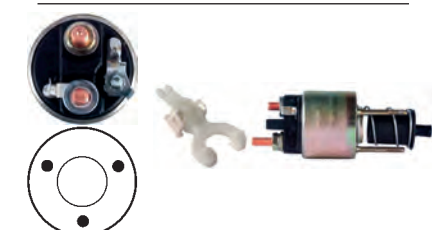

230807 5★ Solenoid

Manufacturer: Magneti Marelli

Replacing: 085541860010

Servicing: 063102008010, 063103002010,
063103003010, 063103007010,
063103008010, 063103022010,
063103023010, 063103025010

12 V, B+ M8, Kl. 50 M6,
ID/cover 25.55, OD 54.00, OD/cover 47.50,
Total length 123.00, Height/B+ 23.35,
Width/kl. 50 10.00, Coil bolt M8,
Coil bolt 2 9.50, No./terminals 3
Cap: HC-CARGO 139602.