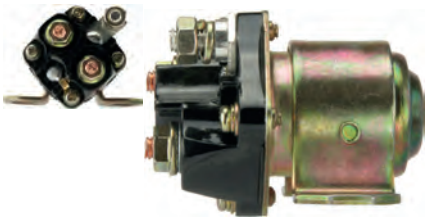

237517 Safety Switch

Servicing: M009T61171, M9T61171

24 V, Total length 63.00

330351 Safety Switch
 Servicing: M009T61671, M9T61671
 24 V, Kl. 50 M5, OD 35.68,
 Total length 67.28, Width/kl. 50 13.10

NEW PRODUCT
www.hc-cargo.com