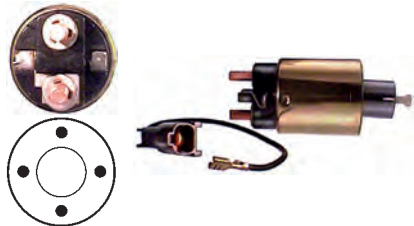

138011 Solenoid

Replacing: M371X76371, M371X76275, M371X69171
Servicing: M000T60081, M000T60081A, M001T72281, M001T72281A, M001T72285, M001T72781A, M001T72781B, M001T72985, M001T78881
12 V, B+ M8, ID/cover 25.20, OD 51.50, OD/cover 45.20, Total length 123.30, Height/B+ 16.30, Coil bolt M8, Coil bolt 2 15.75, No./terminals 3
Cap: HC-CARGO 138821.