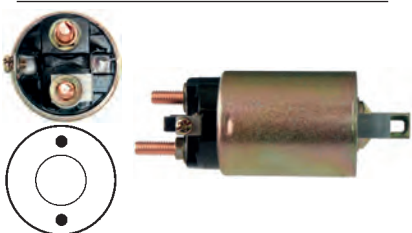

133050 Solenoid

Replacing: M372X00371

Servicing: M002T54671, M002T56471, M002T56472, M002T60271, M002T61371, M003T64172, M2T54671, M2T55571, M2T56471, M2T56472

12 V, B+ M8, Kl. 50 9.40, OD 55.15, OD/cover 48.60, Total length 144.00, Height/B+ 27.65, Width/kl. 50 12.45, Coil bolt M8, Coil bolt 2 19.40, No./terminals 3
Cap: HC-CARGO 133286.