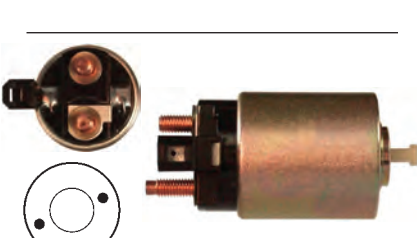

231820 Solenoid

Replacing: M372X79873

Servicing: M001T78581, M001T78681, M1T78581, M1T78681

12 V, B+ M8, Kl. 50 6.30, ID/cover 25.20, OD 51.30, OD/cover 45.15, Total length 123.20, Height/B+ 16.60, Coil bolt M8, Coil bolt 2 15.65, No./terminals 3
Cap: HC-CARGO 232019.