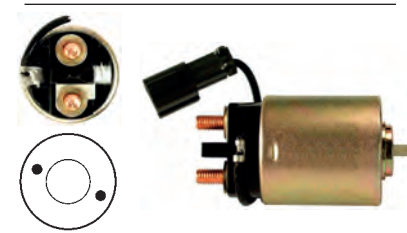

231454 Solenoid

Replacing: F4XY11390A

12 V, B+ M8, ID/cover 24.70, OD 51.55, OD/cover 45.15, Total length 105.00, Height/B+ 14.40, Coil bolt M8, Coil bolt 2 14.40, No./terminals 3

Cap: HC-CARGO 231107.