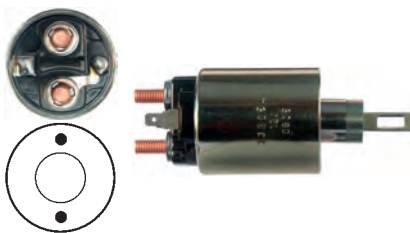

133054 Solenoid

Replacing: 2114-67504, 2114-37502, 2114-37005

Servicing: S114-177, S114-295, S114-352, S114-370, S114-370A, S114-427, S114-481, S114-481A

12 V, B+ M8, Kl. 50 6.30,
ID/cover 22.00, OD 52.10, OD/cover 44.35,
Total length 112.30, Height/B+ 16.30,
Width/kl. 50 15.15, Coil bolt M8,
Coil bolt 2 15.00, No./terminals 3
Cap: HC-CARGO 133778.