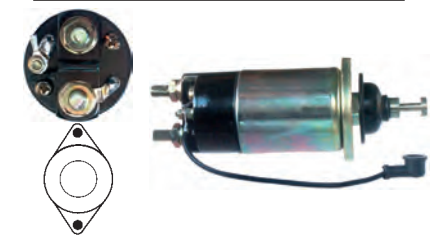

134413 Solenoid

Replacing: ME023103

24 V, B+ M10, OD 62.60, OD/cover 61.70, Total length 203.85, Height/B+ 23.80, Coil bolt M10, Coil bolt 2 23.00, No./terminals 3
Cap: HC-CARGO 137869.