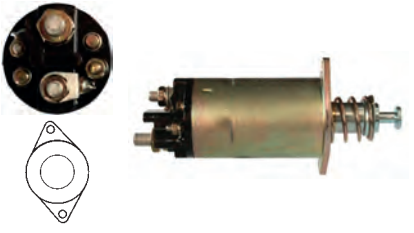

231819 Solenoid
Replacing: 0-47100-4420
Servicing: 28MT
24 V, B+ M10, Kl. 15a M6, Kl. 50 M5, OD 57.05, OD/cover 57.20, Total length 188.80, Height/B+ 22.50, Width/kl. 15a 11.00, Width/kl. 50 9.50, Coil bolt M8, Coil bolt 2 13.50, No./terminals 4
Relay terminal: M5. Cap: HC-CARGO 232203.