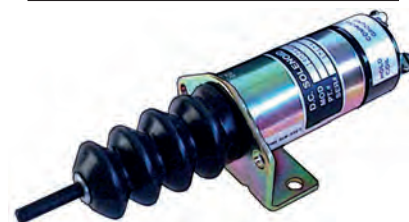

090110 Shutdown Solenoid

Replacing: 1502ES24C3U1B2S2

24 V, 0.25 Amp/hold, 17 Amp/pull, Thread size 6.00, Hold rating 89N, Pull rating 40N at 25.4 mm, Return spring 9N, Mount. type Flange/bracket, Thread type mm, Elect. connection Plug, Function Pull, Switch External, Plunger External

Denne stopspole kan ikke selv afbryde og skal derfor styres af en ekstern timer. Supplied with 2 plungers ¼" and M6 thread Thread: ¼" and M6