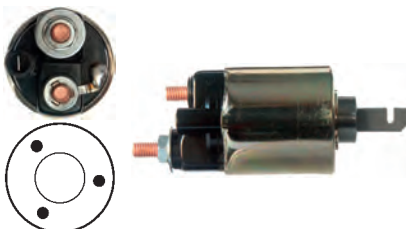

133290 Solenoid

Servicing: SM302-01, SM302-02, SM302-03, SM302-04, SM302-09, SM302-16, SM302-18, SM302-27, SM302-28, SM302-41N, SM402-10

12 V, B+ M8, KI. 50 6.30, OD 50.60, OD/cover 48.10, Total length 129.60, Height/B+ 17.70, Coil bolt M8, Coil bolt 2 10.50, No./terminals 3
Cap: HC-CARGO 133782.