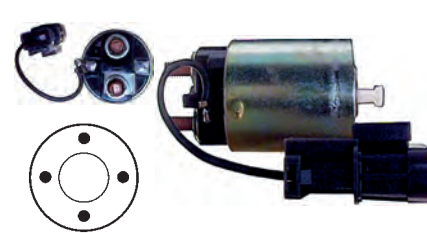

136327 Solenoid

Replacing: M371X69671, M371X68971

Servicing: M001T70685, M001T73481A, M001T75381, M001T75381A, M1T70685, M1T70687, M1T73481A, M1T75381, M1T75381A

12 V, B+ M8, ID/cover 25.15, OD 52.15, OD/cover 45.00, Total length 100.80, Height/B+ 14.40, Coil bolt M8, Coil bolt 2 14.45, No./terminals 4
Cap: HC-CARGO 137871.