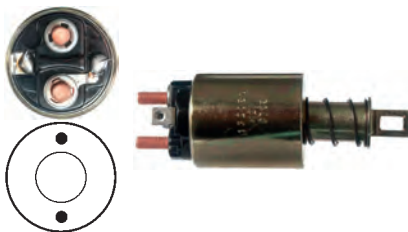

132059 Solenoid

Replacing: 2130-6700, 2130-47012, 2130-27001, 2130-17002, 2120-97001

Servicing: S12-06, S12-28, S12-38A, S12-46, S12-46A, S12-52, S12-58, S12-61, S12-79, S12-88, S13-06A, S13-14, S13-18, S13-23

12 V, B+ M8, Kl. 50 9.40, ID/cover 20.00, OD 52.20, OD/cover 46.40, Total length 129.40, Height/B+ 18.25, Width/kl. 50 14.00, Coil bolt M8, Coil bolt 2 17.25, No./terminals 3

Cap: HC-CARGO 133803.