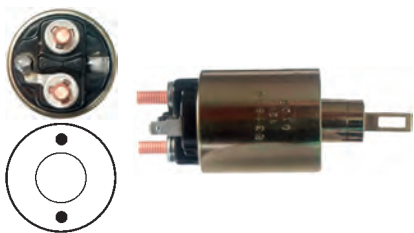

131800 Solenoid

Replacing: 2114-97503, 2114-97004, 2114-87004, 2114-87002, 2114-57604, 2114-57504, 2114-57004, 2114-57001

Servicing: S108-85, S108-86, S108-91, S114-103, S114-146, S114-160A, S114-160H, S114-170B, S114-170E, S114-171, S114-172A

12 V, B+ M8, Kl. 50 6.30, ID/cover 22.00, OD 52.30, OD/cover 44.40, Total length 112.20, Height/B+ 16.45, Width/kl. 50 17.00, Coil bolt M8, Coil bolt 2 15.00, No./terminals 3

Cap: HC-CARGO 133269. Moving contact: HC-CARGO 133270.