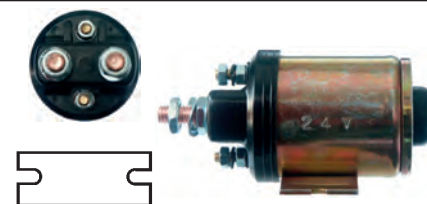

133697 Solenoid

Replacing: CEZ113, 098932
24 V, 100 Amp, Intermittent load 500 Amp.,
B+ M8, Kl. 15a M5, Kl. 50 M5,
OD 47.65, OD/cover 52.35,
Total length 106.25, Height/B+ 19.00,
Width/kl. 15a 13.85, Width/kl. 50 14.30,
Coil bolt M8, Coil bolt 2 19.00,
Seconds 5, No./terminals 4
Universal.