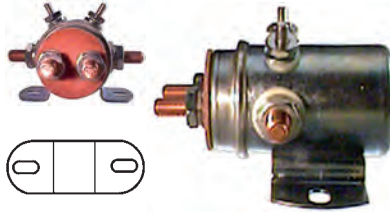

24 V

137766 Solenoid

Manufacturer: Prestolite

Replacing: SBD-4401, 15-326

24 V, 100 Amp, Intermittent load 600 Amp., B+ 5/16" UNF, Kl. 15a 3/16" UNF, Kl. 50 3/16" UNF, OD 41.00, Total length 89.40, Height/B+ 18.35, Width/kl. 15a 12.00, Width/kl. 50 12.40, Coil bolt 5/16" UNF, Coil bolt 2 17.65, Seconds 5, No./terminals 6