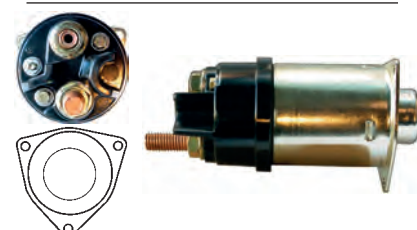

230198 Solenoid

Replacing: D931A, D915A, 1115640, 1115621, 1115619

Servicing: 37MT, 10478814, 10478817, 10478925, 1993901, 1993902, 1993903, 1993905, 1993909, 1993910, 1993911, 1993914, 1993919

24 V, B+ 1/2" UNC, KI. 50 10-32 UNF, ID/cover 32.15, OD 68.80, OD/cover 76.20, Total length 178.55, Width/ki. 50 15.85, Coil bolt 1/2" UNC, Coil bolt 2 10.60, No./terminals 3
Cap: HC-CARGO 232026. Silver contact. Plunger: HC-CARGO 133022.