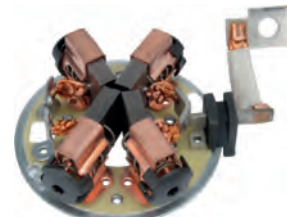

239116 Brush Gear

Manufacturer: Bosch

Replacing: 6033AD6098, 2004336091

Servicing: 0001330008

24 V, OD 105.80

NEW PRODUCT
www.hc-cargo.com

239781* Brush Gear

Replacing: 1004336791, 1004336583

Servicing: 0001107434, 0001107440, 0001107441, 0001107448, 0001107449
12 V, OD 62.00

Alternative no.: 333499