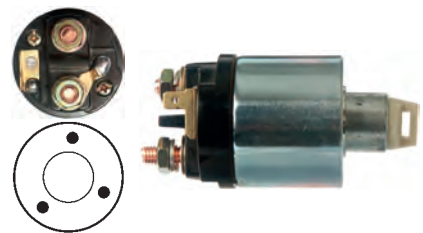

133122 Solenoid

Replacing: NE348

Servicing: 534029A, 534031A, 534042A, 534042B, 534043A

12 V, B+ M8, Kl. 50 6.30, ID/cover 23.25, OD 50.75, OD/cover 51.65, Total length 97.00, Height/B+ 15.85, Width/kl. 50 11.55, Coil bolt M8, Coil bolt 2 12.10, No./terminals 3
Cap: HC-CARGO 132035.