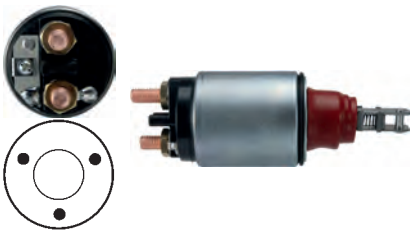

230853 Solenoid

Manufacturer: Iskra/Mahle

Replacing: 16.908.097, 16.905.240

Servicing: 11.130.127, 11.130.140, 11.130.198, 11.130.199, 11.130.251, 11.130.366, 11.130.409, 11.130.436, 11.130.565, 11.130.685

12 V, B+ M10, OD 61.00, OD/cover 53.80, Total length 168.45, Height/B+ 23.50, Coil bolt M10, Coil bolt 2 19.00, No./terminals 3