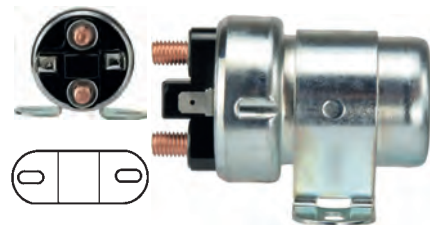

131253 Solenoid
Replacing: 19024762
12 V, 60 Amp, Intermittent load 500 Amp., B+ M8, Kl. 50 6.30, OD 39.65, Total length 85.75, Height/B+ 11.85, Width/kl. 50 9.85, Coil bolt M8, Coil bolt 2 11.85, Seconds 5, No./terminals 4