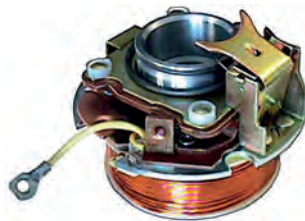

132595 Solenoid

Replacing: 6510-58, 6211-39D, 6211-39C, 6211-39B
Servicing: 1320015, 1320023, 1320027, 1320029, 1320183, 1320510, 1320513, 1320515, 1320D183, 1320F022, 1320F027, 1320F028
12 V