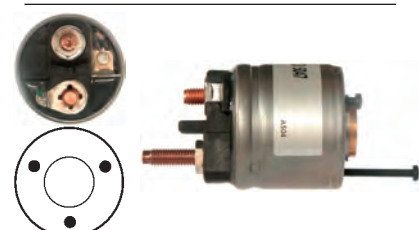

234389 Solenoid

Replacing: 594392
Servicing: D7RS131, D7RS31
12 V, B+ M8, Kl. 50 6.30,
ID/cover 24.40, OD 54.40, OD/cover 48.40,
Total length 90.90, Height/B+ 25.55,
Width/kl. 50 15.00, Coil bolt M8,
Coil bolt 2 9.30, No./terminals 3