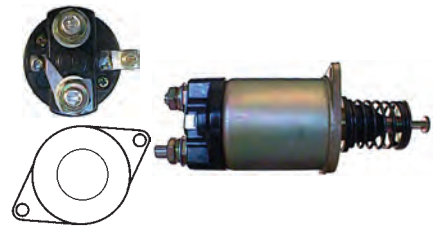

136174 Solenoid

Replacing: 1350-101-11X9, 1350-101-11X8, 1350-101-10X9

Servicing: 0350-702-0141, 0350-702-0230, 0350-702-0234, 0350-702-0235, 0350-702-0240, 0350-702-0245, 0350-702-0249, 0350-702-0260

24 V, B+ M10, Kl. 50 9.40, ID/cover 22.30, OD 65.00, OD/cover 64.65, Total length 199.30, Height/B+ 25.60, Width/kl. 50 24.10, Coil bolt M10, Coil bolt 2 18.55, No./terminals 3
Cap: HC-CARGO 234554.