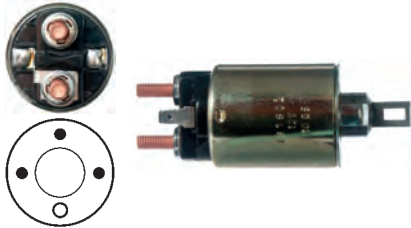

Solenoids

12 V

131802 Solenoid

Replacing: MD607933, M371X82373, M371X81871, M371X81371, M371X80571, M371X55072, M371X55071, M371X54871

Servicing: M001T50471, M002T10171, M002T10271, M002T20181, M002T20181A, M002T20182, M002T20281, M002T23181, M002T50581, M002T50981

12 V, B+ M8, Kl. 50 6.30, OD 51.30, OD/cover 44.75, Total length 131.00, Height/B+ 18.25, Width/kl. 50 15.10, Coil bolt M8, Coil bolt 2 18.25, No./terminals 3

Cap: HC-CARGO 133273.