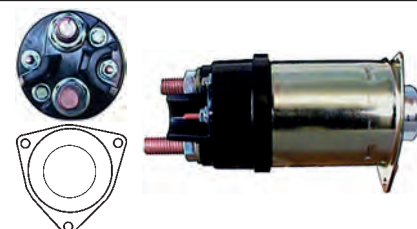

135521 Solenoid

Replacing: 10457116

Servicing: 28MT, 10479605, 10479612, 10479623, 1113277, 1113291

24 V, B+ M10, KI. 50 M5, OD 57.00, OD/cover 56.70, Total length 177.50, Height/B+ 14.00, Width/ki. 50 6.50, Coil bolt M8, Coil bolt 2 12.50, No./terminals 3
Cap: HC-CARGO 138898. Terminal switch: M5.