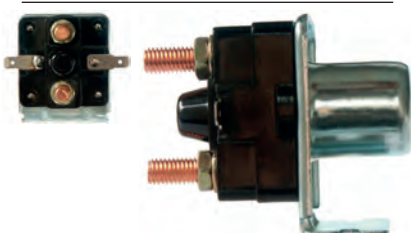

130830 Solenoid

Replacing: 063633601010

Servicing: 063216808010, 063216826010, 063216873010, 063217104010, 063217105010

 12 V, B+ M10, Kl. 50 6.30, ID/cover 30.60, OD 61.10, OD/cover 53.55, Total length 142.55, Height/B+ 21.00, Width/kl. 50 9.45, Coil bolt M10, Coil bolt 2 21.00, No./terminals 3
 Cap: HC-CARGO 131329. Moving Contact: HC-CARGO 132248.