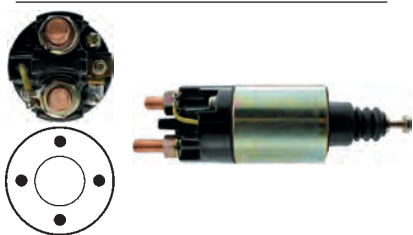

237845 Solenoid

Replacing: 10515696, 10511799

Servicing: 39MT, 19011501, 19024196

24 V, B+ M12, Kl. 50 M5, OD 64.00, OD/cover 63.50, Total length 224.65, Height/B+ 38.10, Width/Kl. 50 13.55, Coil bolt M12, Coil bolt 2 31.45, No./terminals 3