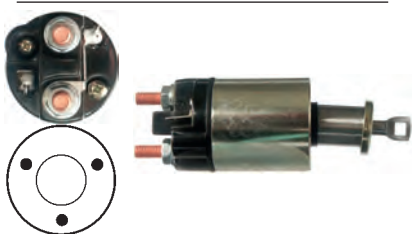

131589 Solenoid

Replacing: 85540071, 63601600

Servicing: 63221800, 63221830, 63223438

12 V, B+ M8, Kl. 50 6.30,
ID/cover 22.15, OD 50.15, OD/cover 50.15,
Total length 124.55, Height/B+ 20.60,
Width/kl. 50 14.15, Coil bolt M8,
Coil bolt 2 20.60, No./terminals 3
Cap: HC-CARGO 132250. Moving Contact:
HC-CARGO 132251.