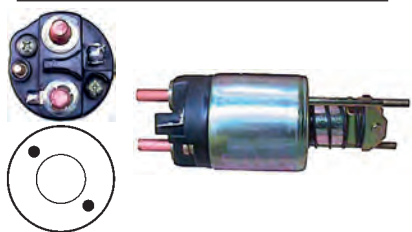

132137 Solenoid

Replacing: 85540301, 85530000, 63600800
Servicing: 63221300, 63221330, 63221401, 63221431

12 V, B+ M8, Kl. 15a M5, Kl. 50 6.30,
OD/cover 23.20, OD 52.30,
Total length 147.25, Height/B+ 18.75,
Width/kl. 15a 7.25, Width/kl. 50 15.55,
Coil bolt M8, Coil bolt 2 18.90, No./terminals 4
Cap: HC-CARGO 132138.