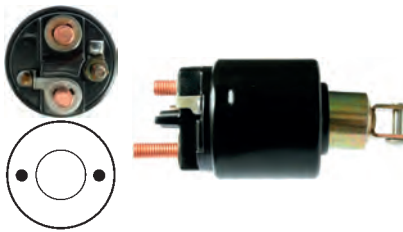

234943 Solenoid

Manufacturer: Iskra/Mahle

Replacing: 16.906.653

Servicing: 11.130.558, 11.130.647, 11.130.651, AZE2507, AZE2523, AZE2525

12 V, B+ M8, Kl. 50 M6, ID/cover 26.40, OD 54.30, OD/cover 47.80, Total length 109.40, Height/B+ 22.15, Width/kl. 50 14.41, Coil bolt M8, Coil bolt 2 11.31, No./terminals 3