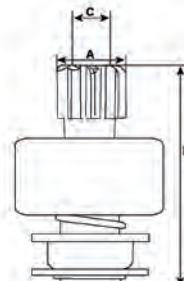

For armatures specific:

A = Core thickness
C = Shaft length

For yokes specific:

A = OD/middle
E = Length

For field coils specific:

A = Height
B = Width

For drives specific:

A = OD
B = Total length