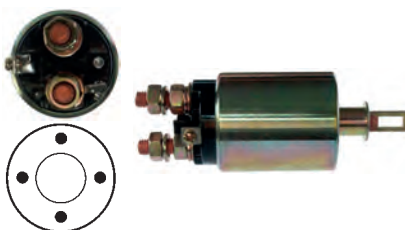

234555 Solenoid

Replacing: 2120-2700

Servicing: S15-02, S15-03

12 V, B+ M12, KI. 50 9.40, ID/cover 20.20, OD 70.20, OD/cover 60.30, Total length 192.65, Height/B+ 37.30, Width/kl. 50 14.70, Coil bolt M12, Coil bolt 2 37.30, No./terminals 3