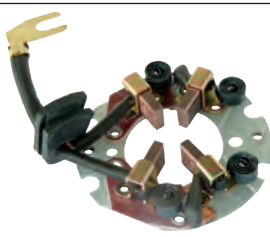

139166 Brush Gear
Replacing: 2114-93104, 2114-83105
Servicing: S114-566, S114-568, S114-568A, S114-569, S114-569A, S114-570, S114-570A, S114-570B, S114-570C, S114-650, S114-650A
12 V, OD 69.85