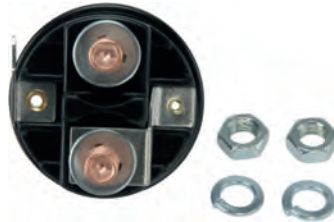

331698 Solenoid Cap
Servicing: M003T43381, M3T43381, MD192227
OD 49.40, No./terminals 3