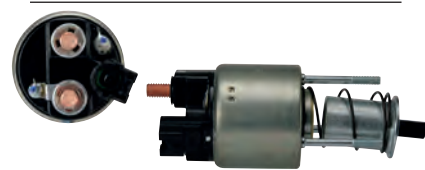

237977 Solenoid

Servicing: 428000-0680, 428000-0700, 428000-0701
12 V, B+ M8, Kl. 50 5.00, OD 54.00, Total length 104.00, Height/B+ 11.25, Coil bolt M8, Coil bolt 2 9.30, No./terminals 3