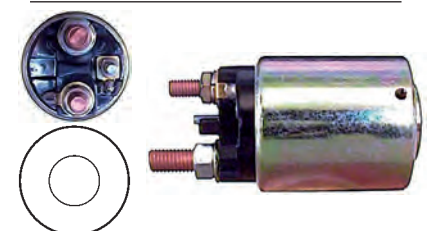

135461 Solenoid

Servicing: PG200PMGR, PG250PMGR, 9000762, 9000768, 9000796

12 V, B+ M10, Kl. 50 M5, ID/cover 24.30, OD 51.30, OD/cover 44.60, Total length 104.85, Height/B+ 25.90, Width/kl. 50 15.65, Coil bolt M8, Coil bolt 2 18.40, No./terminals 3

Cap: HC-CARGO 139432.