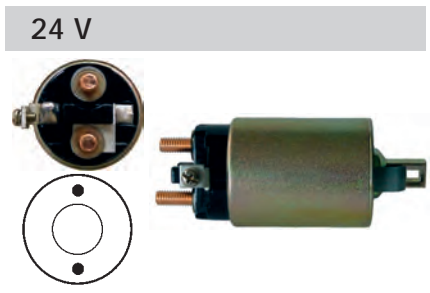

132591 Solenoid

Replacing: ME700984, ME700316, ME700135, ME700119, M372X11171, M372X11071, M372X10971, M372X10372, M372X10371

Servicing: 34466-15101, 34466-15102, M002T64271, M002T64371, M002T64373, M002T65271, M002T65272, M002T66871, M002T66872

24 V, B+ M8, Kl. 50 9.40, OD 55.15, OD/cover 48.75, Total length 138.40, Height/B+ 22.00, Width/kl. 50 13.30, Coil bolt M8, Coil bolt 2 17.10, No./terminals 3
Cap: HC-CARGO 230914.