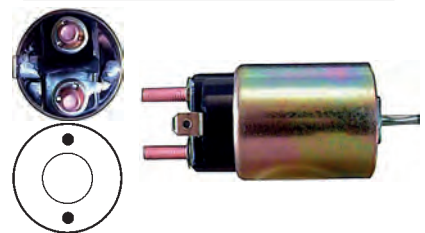

135008 Solenoid

Replacing: 2130-87005, 2130-27006

Servicing: S13-111, S13-112, S13-112A, S13-113, S13-114, S13-114A, S14-03, S14-203

12 V, B+ M8, Kl. 50 9.40,
ID/cover 22.25, OD 52.20, OD/cover 45.00,
Total length 125.90, Height/B+ 21.25,
Width/kl. 50 12.00, Coil bolt M8,
Coil bolt 2 21.20, No./terminals 3