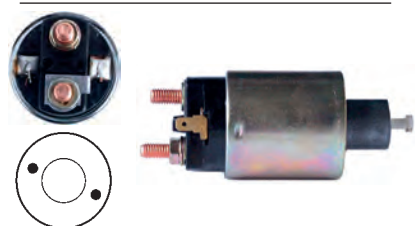

Servicing: M003T90071, M003T90072, M3T90071, M3T90072

12 V, B+ M10, Kl. 50 M5, OD 55.00, OD/cover 49.00, Total length 171.15, Height/B+ 23.65, Width/kl. 50 9.15, Coil bolt M8, Coil bolt 2 10.00, No./terminals 3