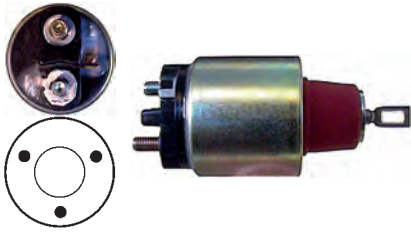

139014 Solenoid

Replacing: 9330331009, 2339303279, 0331303668, 0331303168

Servicing: 0001108144, 0001109008, 0001109040, 0001109043, 0001109044, 0001110120, 0001218171, 0001218771, 0001314047, 0001314048

12 V, B+ M8, Kl. 50 6.30,
ID/cover 27.00, OD 56.30,
OD/cover 50.00, Total length 140.45,
Height/B+ 13.70, Width/kl. 50 10.60,
Coil bolt M8, Coil bolt 2 8.15,
No./terminals 3
Cap: HC-CARGO 131315.