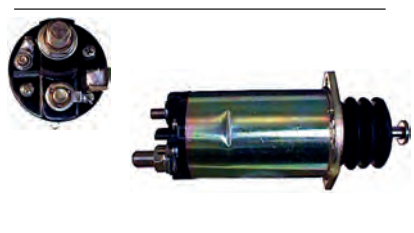

136400 Solenoid
Replacing: 0-47100-3660
24 V, B+ M12, Kl. 15a M5, Kl. 50 9.40, OD 56.80, OD/cover 56.90, Total length 188.90, Height/B+ 26.00, Width/kl. 15a 14.60, Width/kl. 50 11.20, Coil bolt M8, Coil bolt 2 9.40, No./terminals 4
Insulated return.