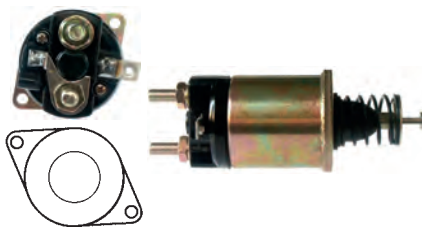

234544 Solenoid

Replacing: 1350-114-02X9

Servicing: 0350-502-0047, 0351-502-0042

24 V, B+ M10, Kl. 50 9.40, ID/cover 22.25, OD 64.70, OD/cover 64.85, Total length 190.80, Height/B+ 27.85, Width/kl. 50 24.95, Coil bolt M10, Coil bolt 2 27.85, No./terminals 3