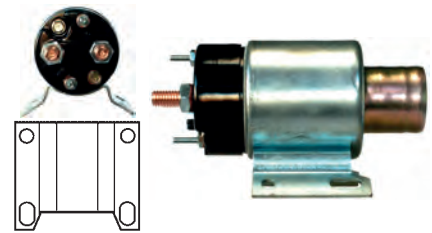

232218 Solenoid

Replacing: 1115584, 1115541, 1115530

Servicing: 35MT EXT. ROTATABLE, 1113389, 1113391, 1113392, 1113396, 1113397, 1113399, 1113400, 1113401, 1113404, 1113405, 1113412

12 V, B+ 3/8" UNC, KI. 15a 8-32 UNC, KI. 50 8-32 UNC, ID/cover 32.20, OD 66.00, OD/cover 62.15, Total length 148.50, Height/B+ 13.00, Width/kl. 15a 13.50, Width/kl. 50 10.50, Coil bolt 3/8" UNC, Coil bolt 2 15.50, No./terminals 4
Insulated return. Cap: HC-CARGO 232217.