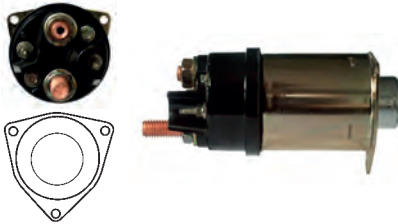

231916 Solenoid

Replacing: D923A, 1115618

Servicing: 37MT, 10461169, 10478953, 10479035, 10479069, 1993947, 1993969, 1993970, 1993974, 1993997

12 V, B+ 1/2" UNC, KI. 15a 10-32 UNF, KI. 50 10-32 UNF, ID/cover 32.35, OD 68.85, OD/cover 76.45, Total length 178.00, Width/kl. 15a 15.25, Width/kl. 50 15.70, Coil bolt 1/2" UNC, Coil bolt 2 10.50, No./terminals 4
Insulated return. Cap: HC-CARGO 232030.