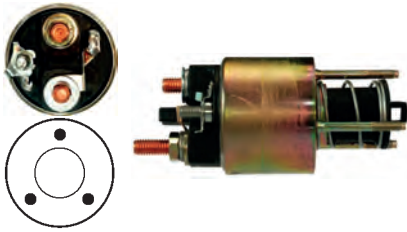

230809 Solenoid

Replacing: F000SH0127
Servicing: F000AL0309, F000AL0310
12 V, B+ M8, Kl. 50 M6,
ID/cover 25.75, OD 54.00,
OD/cover 47.40, Total length 123.00,
Height/B+ 23.45, Width/kl. 50 9.95,
Coil bolt M8, Coil bolt 2 9.55,
No./terminals 3
Cap: HC-CARGO 139601.