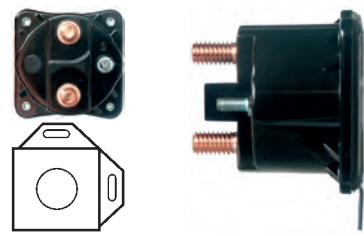

133855 Solenoid

Replacing: SAZ-4201X, SAZ-4201R, SAZ-4201ENY, SAZ-4201ELY, SAZ-4201E, SAZ-4201CA, SAZ-4201BH, SAZ-4201BA

12 V, 100 Amp, Intermittent load 800 Amp., B+ M8, Kl. 50 M5, OD/cover 48.95, Total length 54.30, Height/B+ 14.25, Width/kl. 50 9.70, Coil bolt M8, Coil bolt 2 14.10, No./terminals 3
3.95-4.15 coil resistance.