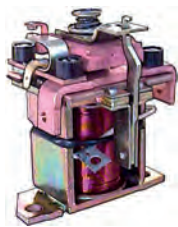

135380 5★ Solenoid

Manufacturer: Bosch
Replacing: 0331100023
Servicing: 0001510001, 0001510002, 0001510003, 0001510005, 0001510008, 0001510009, 0001510010, 0001510017, 0001510018, 0001510019
24 V, OD 72.75, Total length 94.50
Insulated return.