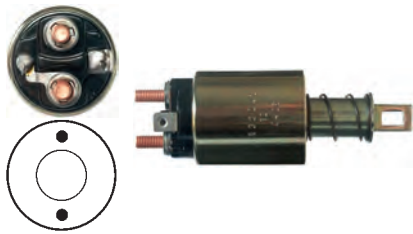

133043 Solenoid

Replacing: 2130-8700, 2130-67004, 2130-57012, 2130-57004, 2130-17004

Servicing: S12-62, S13-138, S13-138A, S13-32, S13-32A, S13-61, S13-61A, S13-73, S13-74, S13-86, S13-87

12 V, B+ M8, Kl. 50 9.40,
ID/cover 22.00, OD 52.30, OD/cover 44.35,
Total length 129.85, Height/B+ 16.55,
Width/kl. 50 13.25, Coil bolt M8,
Coil bolt 2 15.55, No./terminals 3
Cap: HC-CARGO 133276.