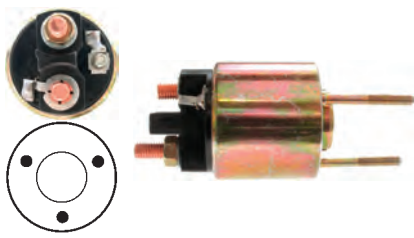

Width/kl. 50 13.60, Coil bolt M8,

Coil bolt 2 9.55, No./terminals 3

Cap: HC-CARGO 139602.

230807 Solenoid
 Manufacturer: Magneti Marelli
 Replacing: 85541860
 Servicing: 63102008, 63103002, 63103003, 63103007, 63103008, 63103022, 63103023, 63103025, 63222901, 63222908, 63223101
 12 V, B+ M8, Kl. 50 M6,
 ID/cover 25.55, OD 54.00, OD/cover 47.50,
 Total length 123.00, Height/B+ 23.35,
 Width/kl. 50 10.00, Coil bolt M8,
 Coil bolt 2 9.50, No./terminals 3
 Cap: HC-CARGO 139602.