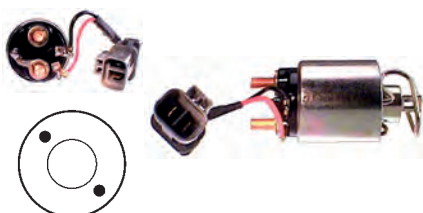

137795 Solenoid

Replacing: 2114-77601

Servicing: S114-503A, S114-516, S114-516A

12 V, B+ M8, ID/cover 22.50, OD 52.25, OD/cover 44.35, Total length 97.65, Height/B+ 15.30, Coil bolt M8, Coil bolt 2 15.65, No./terminals 4

Cap: HC-CARGO 137796.