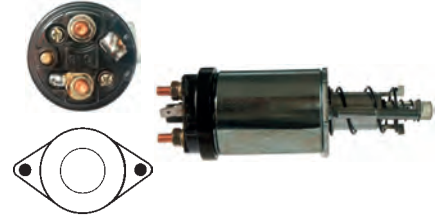

130484 Solenoid

Replacing: TOB191, TOB190, TOB157, TOB135, TOB130, TOB112, 77084, 77083, 77082, 77080, 77078, 77074, 77072

Servicing: M35J, 25137A, 25137E, 25137F, 25137N, 25145A, 25145H, 25145J, 25146A, 25146J, 25146K, 25153A, 25153H, 25156, 25156A

12 V, B+ M6, KI. 15a M5, KI. 50 6.30, ID/cover 20.75, OD 47.00,

OD/cover 51.50, Total length 150.50,

Height/B+ 14.40, Width/KI. 15a 8.20,

Width/KI. 50 15.15, Coil bolt M6,

Coil bolt 2 14.40

Cap: HC-CARGO 130953.