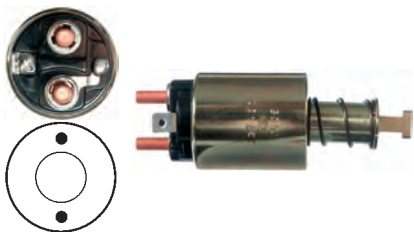

131431 Solenoid

Replacing: 2120-67002, 2120-57002, 2120-47002, 2120-37003, 2120-37002, 2120-27002

Servicing: S12-19C, S12-63, S12-63A, S12-63B, S12-63C, S12-68, S12-68B, S12-68D, S12-77A, S12-78, S12-79, S12-82, S13-55, S13-63

12 V, B+ M8, Kl. 50 9.40, OD 52.15, OD/cover 44.35, Total length 125.55, Height/B+ 18.70, Width/kl. 50 11.70, No./terminals 3

Cap: HC-CARGO 134620. Moving contact: HC-CARGO 139853.