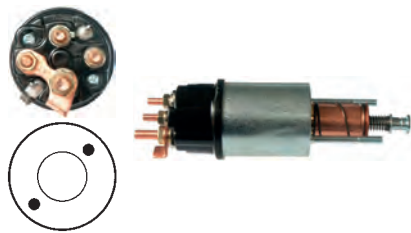

131248 Solenoid

Replacing: TOB184, TOB179, TOB133, TOB129, TOB111, TOB110, TOB108, SSL0013, 77052, 77032, 77025, 77010, 76956

Servicing: M50, 26211, 26211A, 26211L, 26211M, 26211T, 26211U, 26227, 26227A, 26227Q, 26227R, 26227V, 26234A, 26234J, 26234K
12 V, B+ M8, Kl. 50 6.30, ID/cover 26.00, OD 55.20, OD/cover 59.75, Total length 204.65, Height/B+ 22.55, Width/kl. 50 14.35, Coil bolt M6, Coil bolt 2 18.10, No./terminals 4
Cap: HC-CARGO 131275.