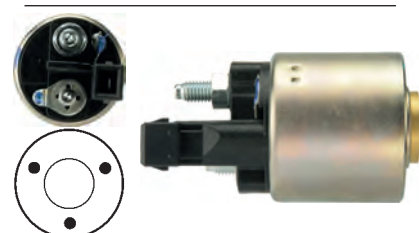

234388 Solenoid

Replacing: 594391
Servicing: D7RS129, D7RS130, D7RS29,
D7RS30, D7RS301
12 V, B+ M8, Kl. 50 4.70,
ID/cover 25.00, OD 54.00, OD/cover 49.10,
Total length 95.25, Height/B+ 20.40,
Coil bolt M8, Coil bolt 2 8.85
Cap: HC-CARGO 233076. Moving contact: HC-
CARGO 132037.