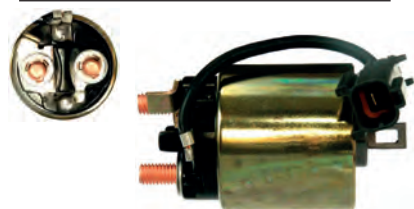

139784 Solenoid
Replacing: 2114-T7306, 2114-T7160, 2114-T7106, 2114-97604, 2114-77607, 2114-77507, 2114-77506, 2114-27608
Servicing: S114-348, S114-348A, S114-376B, S114-460, S114-460A, S114-460B, S114-517, S114-517C, S114-518, S114-523, S114-558
12 V, B+ M8, ID/cover 22.00, OD 52.00, OD/cover 47.10, Total length 107.50, Height/B+ 13.00, Coil bolt M8, Coil bolt 2 13.70, No./terminals 3
Cap: HC-CARGO 234914.