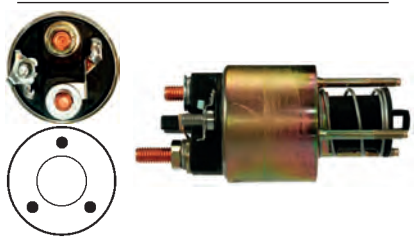

230809 Solenoid
Replacing: 85541560, 85541400, 85541260, 85541010
Servicing: 63101000, 63101002, 63101008, 63102003, 63102004, 63102007, 63103015, 63111005, 63222888, 63222889, 63222909, 63222936
12 V, B+ M8, Kl. 50 M6,
ID/cover 25.75, OD 54.00, OD/cover 47.40,
Total length 123.00, Height/B+ 23.45,
Width/kl. 50 9.95, Coil bolt M8,
Coil bolt 2 9.55, No./terminals 3
Cap: HC-CARGO 139601.