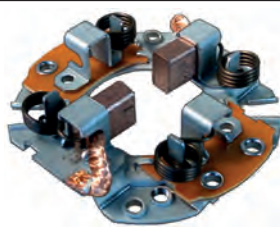

139560 Brush Gear

Replacing: M649X09571

Servicing: M002T25481, M2T25481

12 V, OD 67.00

Neg. brushes. Brush set: HC-CARGO 140347.