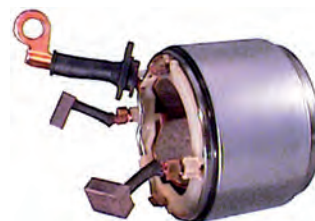

137954 5★ Field Case

Manufacturer: Denso

Replacing: 028100-7230, 028100-6280, 028100-6200

Servicing: 128000-7010, 128000-7122, 128000-7560, 128000-7561, 128000-7562, 128000-7712, 128000-7713, 128000-7714, 128000-8220

12 V, 1 kW, OD/middle 76.00, Length 55.00, Brush gear w/o