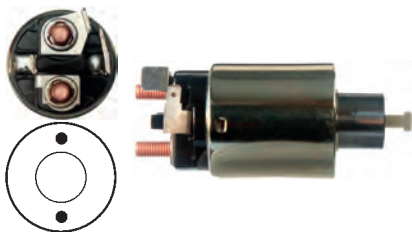

133049 Solenoid

Replacing: MD611591, M375X95475, M371X97275, M371X95073, M371X93771, M371X93475, M371X74871, M371X74571

Servicing: M000T32771, M000T71581, M000T71681, M000T80881, M000T91381, M001T60081, M001T60185, M001T70781, M001T70881, M001T70881A

12 V, B+ M8, Kl. 50 6.30, ID/cover 25.10, OD 51.50, OD/cover 45.15, Total length 123.80, Height/B+ 14.45, Width/kl. 50 22.00, Coil bolt M8, Coil bolt 2 15.65, No./terminals 3
Cap: HC-CARGO 133285.