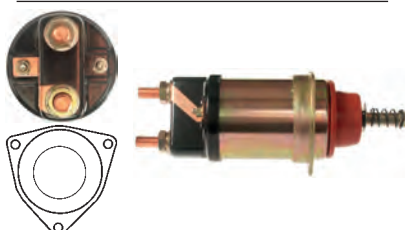

132967 Solenoid

Replacing: CED616TE, CED616, 182423,
099687
Servicing: D13E100TE, D13E104TE, D13E105
24 V, B+ M10, Kl. 50 M5, OD 65.85,
OD/cover 69.75, Total length 224.00,
Height/B+ 28.40, Width/kl. 50 13.60,
Coil bolt M10, Coil bolt 2 16.85,
No./terminals 3
Cap: HC-CARGO 138172. Moving contact: HC-CARGO 138173.