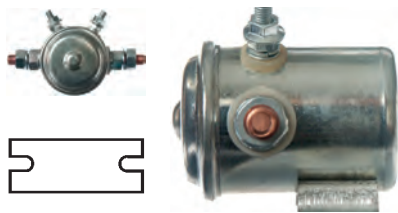

132939 Solenoid

12 V, 80 Amp, Intermittent load 150 Amp., B+ M8, Kl. 50 M5, OD 41.85, Total length 64.50, Height/B+ 20.65, Width/kl. 50 11.35, Coil bolt M8, Coil bolt 2 20.65, Seconds 5, No./terminals 4
Insulated.