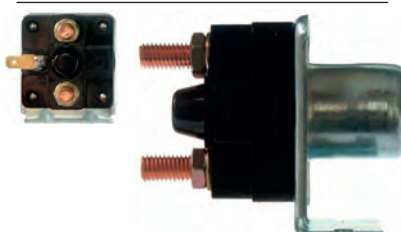

130872 Solenoid

Replacing: SRB325, 76776, 76773, 76772, 76767, 76766, 76722, 76715, 76703, 76486, 76485, 76471, 76470, 76469

12 V, B+ M8, Kl. 50 6.30, OD 54.40, Total length 78.00, Height/B+ 19.55, Width/kl. 50 20.65, Coil bolt M8, Coil bolt 2 19.55, No./terminals 3