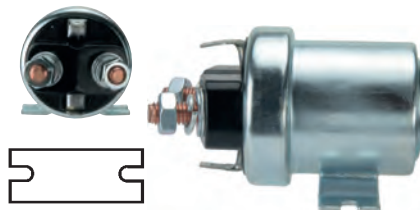

131373Z Solenoid

Replacing: 19024761

12 V, 150 Amp, Intermittent load 800 Amp., B+ M8, Kl. 15a 6.30, Kl. 50 6.30, OD 54.17, OD/cover 43.36, Total length 92.00, Height/B+ 17.34, Coil bolt M8, Coil bolt 2 17.34,

Seconds 5, No./terminals 4
Silver contact.

Alternative no.: 333153 , 131373