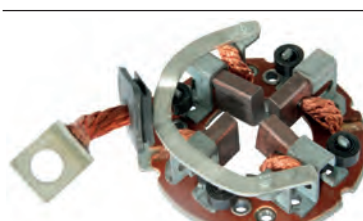

230682 Brush Gear

Replacing: 10497269, 10467164
Servicing: PG100, 09000756, 9000700, 9000751, 9000802, X16478
12 V, OD 65.90
Brush set: HC-CARGO 140755.