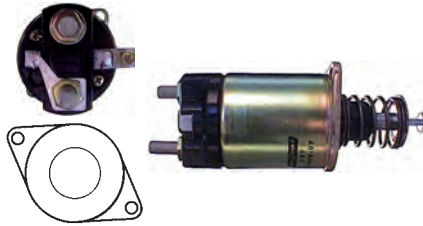

Solenoids

24 V

136170 Solenoid

Replacing: 1350-097-00X9

Servicing: 0350-552-0310, 0350-552-0311, 0350-552-0320, 0350-552-0324, 0350-552-0328, 0350-552-0330, 0350-552-0334, 0350-552-0338

24 V, B+ M10, Kl. 50 9.40, ID/cover 21.80, OD 65.20, OD/cover 64.75, Total length 195.45, Height/B+ 25.10, Width/kl. 50 24.95, Coil bolt M10, Coil bolt 2 17.55, No./terminals 3
Cap: HC-CARGO 234554.