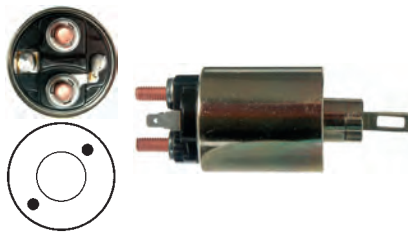

132093 Solenoid

Replacing: 2130-97003, 2130-87007, 2114-T7111, 2114-T7104, 2114-T7101, 2114-57508, 2114-57503, 2114-47606

Servicing: S114-230A, S114-252, S114-252E, S114-252F, S114-253A, S114-253B, S114-254B, S114-254D, S114-255A, S114-257, S114-257G

12 V, B+ M8, Kl. 50 6.30, ID/cover 21.70, OD 52.25, OD/cover 44.40, Total length 110.90, Height/B+ 16.30, Width/kl. 50 15.30, Coil bolt M8, Coil bolt 2 15.55, No./terminals 3

Cap: HC-CARGO 133803. Moving contact: HC-CARGO 139853.