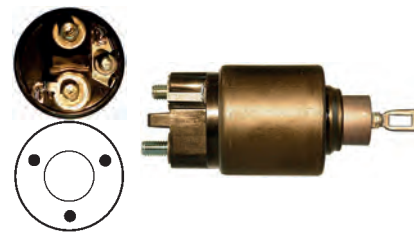

230356 Solenoid

Replacing: 2339305089, 2339304069, 2339304039, 2339304021, 2339304019, 2339304018, 2339304002

Servicing: 0001107037, 0001107048, 0001107062, 0001107067, 0001107072, 0001107078, 0001107083, 0001107096, 0001107403, 0001107406

12 V, B+ M8, Kl. 50 M6, ID/cover 24.00, OD 52.20, OD/cover 45.65, Total length 130.70, Height/B+ 12.90, Width/kl. 50 13.25, Coil bolt M8, Coil bolt 2 7.65, No./terminals 3
Cap: HC-CARGO 233075.

Alternative no.: 333157 5★