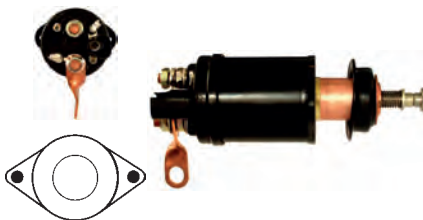

230266# 5★ Solenoid

Manufacturer: Lucas

Replacing: 26964059B, 26964059,
26964058A, 26964058

Servicing: 26925193A, 26925194D

12 V, B+ M8, Kl. 50 6.30,
ID/cover 28.80, OD 57.10, OD/cover 59.00,
Total length 172.00, Height/B+ 20.15,
Coil bolt M8, Coil bolt 2 23.00,
No./terminals 3