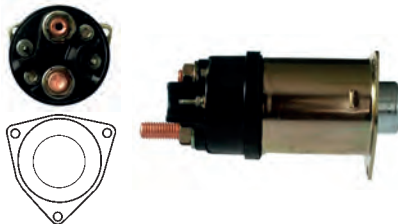

231925 Solenoid

Replacing: D924A, 1115617

Servicing: 37MT, 1993866, 1993971
12 V, B+ 1/2" UNC, KI. 15a 10-32 UNF, KI. 50 10-32 UNF, ID/cover 32.20, OD 68.75, OD/cover 76.20, Total length 179.00, Coil bolt 1/2" UNC, Coil bolt 2 11.00, No./terminals 4
Insulated return. Cap: HC-CARGO 232038.