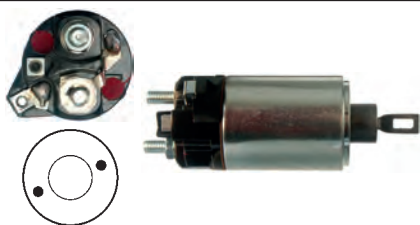

133642 Solenoid

Replacing: 0331302050, 0331302026, 0331302015, 0331302009, 0331302003, 0331302002

Servicing: 0001208001, 0001208003, 0001208009, 0001208025, 0001208026, 0001208033, 0001208048, 0001209002, 0001209003, 0001209008

12 V, B+ M8, Kl. 15a 4.70, Kl. 50 4.70, OD 5.15, OD/cover 50.00, Total length 145.00, Height/B+ 17.25, Width/kl. 15a 5.00, Width/kl. 50 6.00, Coil bolt M8, Coil bolt 2 13.40, No./terminals 4

Cap: HC-CARGO 132778.