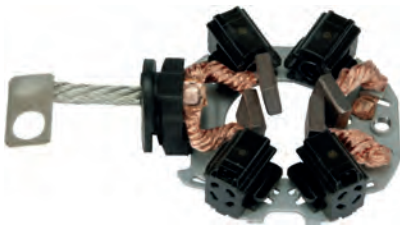

330181 Brush Box

Servicing: M000T22471, M000T32271, M000T32571ZE, M000T32572ZE, M000T32771, M000T46171ZT, M0T22471, M0T22472, M0T22473, M0T32271
OD 65.54