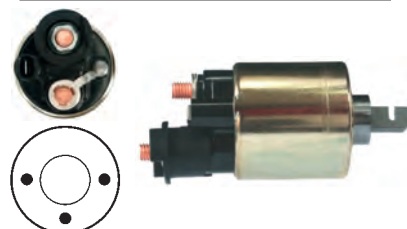

232004 Solenoid

Servicing: SM422-02, SM442-02

12 V, B+ M8, KI. 50 6.30, OD 50.90, OD/cover 45.45, Total length 115.55, Height/B+ 9.00, Coil bolt M8, Coil bolt 2 8.50, No./terminals 3
Cap: HC-CARGO 232006.