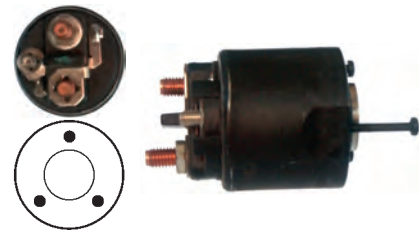

234153 Solenoid

Replacing: 594401
Servicing: D6RA293, D6RA83, D6RA92,
D6RA93, D6RAP229
12 V, B+ M8, Kl. 50 M6,
ID/cover 25.30, OD 54.00, OD/cover 45.85,
Total length 79.65, Height/B+ 15.40,
Width/kl. 50 7.50, Coil bolt M8,
Coil bolt 2 9.20, No./terminals 3
Cap: HC-CARGO 231268. Moving contact: HC-
CARGO 132037.