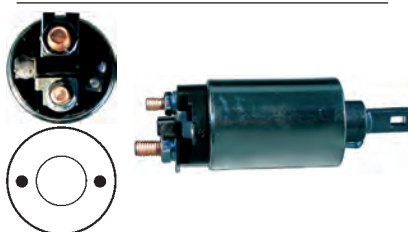

139614 Solenoid

Replacing: E5PZ11390A, E4TZ11390A

Servicing: E8TF11000AA, F3TU11000AA

12 V, B+ M10, Kl. 50 M5, OD 55.00, OD/cover 49.00, Total length 171.15, Height/B+ 23.65, Width/kl. 50 9.15, Coil bolt M8, Coil bolt 2 10.00, No./terminals 3

Cap: HC-CARGO 231107.