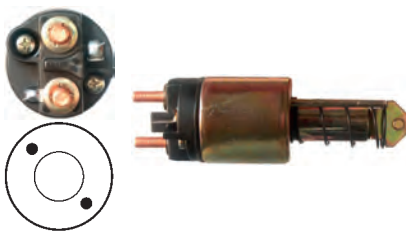

132227 Solenoid

Replacing: 85540591, 85530010, 63600802

Servicing: 63220506, 63220536, 63220901, 63220931, 63221303, 63221309, 63221333, 63221338, 63221404, 63221431, 63221434, 63221637

12 V, B+ M8, Kl. 50 6.30,
ID/cover 23.20, OD 52.20, OD/cover 50.00,
Total length 148.30, Height/B+ 19.30,
Width/kl. 50 14.70, Coil bolt M8,
Coil bolt 2 19.85, No./terminals 3
Cap: HC-CARGO 132229. Moving Contact:
HC-CARGO 132246.