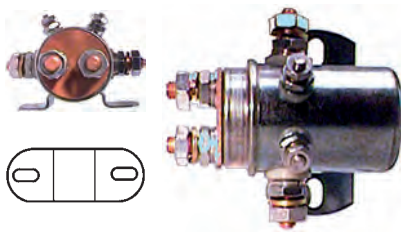

138068 Solenoid

Replacing: 1114534, 1114223
12 V, 200 Amp, Intermittent load 900 Amp.,
B+ 5/16" UNF, Kl. 50 10-32 UNF,
OD 42.00, Total length 89.35,
Height/B+ 12.00, Width/kl. 50 8.00,
Coil bolt 5/16" UNF, Coil bolt 2 12.00,
Seconds 5, No./terminals 6
Silver contact.