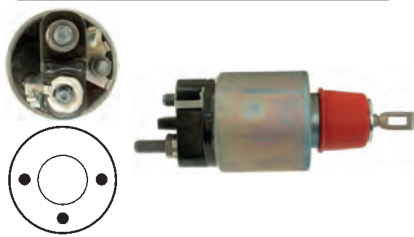

236516 Solenoid
Manufacturer: Bosch
Replacing: 2339303422, 2339303387,
2339303355
Servicing: 0001123002, 0001123003,
0001125600, 0001125601
12 V, B+ M8, Kl. 50 M6, OD 56.25,
OD/cover 50.25, Total length 151.35,
Height/B+ 24.20, Width/kl. 50 13.60,
Coil bolt M8, Coil bolt 2 7.70,
No./terminals 3