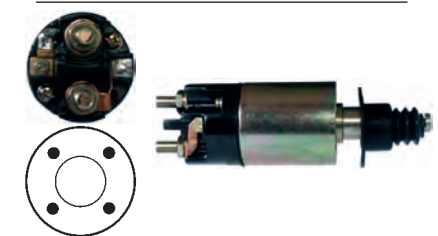

234320 Solenoid

Replacing: ME700196, M373X06971, M373X04071

Servicing: M004T55076, M004T55077, M009T80771, M4T55076, M4T55077, M9T80771

24 V, B+ M10, Kl. 50 M5, OD 63.90, OD/cover 63.40, Total length 211.40, Height/B+ 24.55, Width/kl. 50 14.20, Coil bolt M10, Coil bolt 2 24.50, No./terminals 3