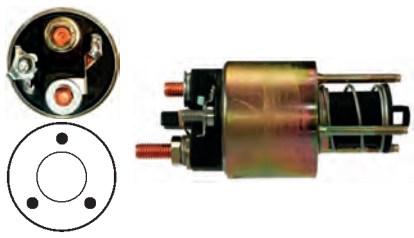

230809 Solenoid
Replacing: 085541560010
Servicing: 063111005010
12 V, B+ M8, KI. 50 M6,
ID/cover 25.75, OD 54.00, OD/cover 47.40,
Total length 123.00, Height/B+ 23.45,
Width/kl. 50 9.95, Coil bolt M8,
Coil bolt 2 9.55, No./terminals 3
Cap: HC-CARGO 139601.