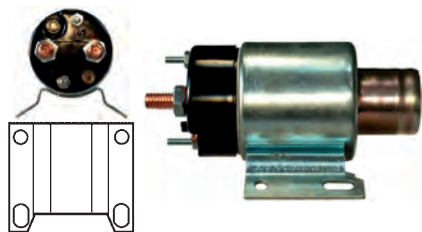

232221 Solenoid

Replacing: D985, D953, 1119883, 1115582, 1115537

Servicing: 30MT, 1113001, 1113034, 1113038, 1113040, 1113049, 1113050, 1113052, 1113053, 1113056, 1113081, 1113104, 1113106

12 V, B+ 3/8" UNC, Kl. 15a 8-32 UNC, Kl. 50 8-32 UNC, ID/cover 32.05, OD 66.30, OD/cover 62.15, Total length 148.00, Height/B+ 13.00, Width/kl. 15a 14.00, Width/kl. 50 10.50, Coil bolt 3/8" UNC, Coil bolt 2 15.00, No./terminals 4

Cap: HC-CARGO 232222.