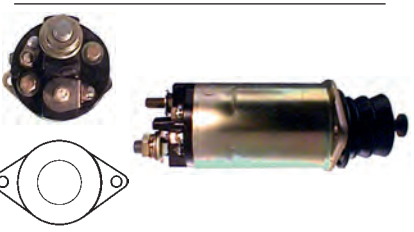

137544 5★ Solenoid
Manufacturer: Nikko
Replacing: 0-47100-4240
Servicing: 0-23000-2100, 0-23000-2101, 0-23000-2200, 0-23000-2201, 0-23000-2541
24 V, B+ M10, Kl. 50 M5, OD 57.25, OD/cover 57.00, Total length 193.00, Height/B+ 17.85, Width/kl. 50 9.60, Coil bolt M8, Coil bolt 2 14.70, No./terminals 3