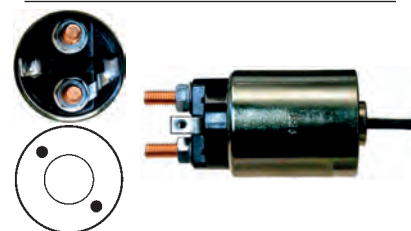

138739 Solenoid

Replacing: 2130-47005, 2130-17010

Servicing: S13-115, S13-115A, S13-120A, S13-294, S13-94, S13-94A

12 V, B+ M8, Kl. 50 6.30, ID/cover 21.75, OD 52.20, OD/cover 44.70, Total length 124.85, Height/B+ 23.25, Width/kl. 50 15.65, Coil bolt M8, Coil bolt 2 22.20, No./terminals 3