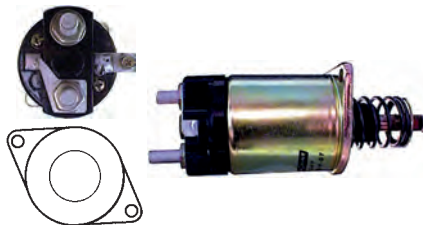

136173 Solenoid

Replacing: 1350-098-00X9

Servicing: 0350-402-0240, 0350-402-0244, 0350-402-0247, 0350-502-0010, 0350-502-0019, 0350-502-0020, 0350-502-0024, 0350-502-0027

24 V, B+ M10, Kl. 50 9.40, ID/cover 22.15, OD 64.00, OD/cover 64.35, Total length 193.45, Height/B+ 25.00, Width/kl. 50 26.00, Coil bolt M10, Coil bolt 2 18.65, No./terminals 3
Cap: HC-CARGO 234554.