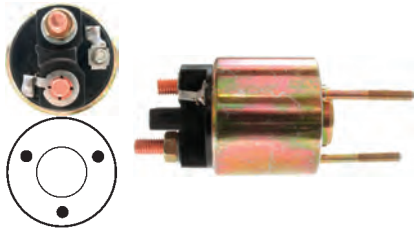

230807 5★ Solenoid

Manufacturer: Magneti Marelli

Replacing: 085541860010

 Servicing: 063102008010, 063103002010,
063103003010, 063103007010,
063103008010, 063103022010,
063103023010, 063103025010

 12 V, B+ M8, Kl. 50 M6,
ID/cover 25.55, OD 54.00, OD/cover 47.50,
Total length 123.00, Height/B+ 23.35,
Width/kl. 50 10.00, Coil bolt M8,
Coil bolt 2 9.50, No./terminals 3
Cap: HC-CARGO 139602.