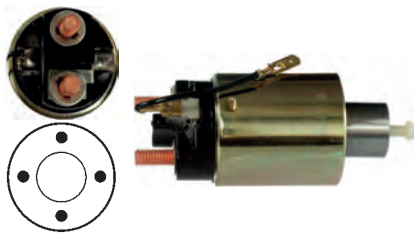

12 V, B+ M8, Kl. 50 6.30, ID/cover 22.00, OD 54.30, OD/cover 50.00, Total length 142.00, Height/B+ 20.00, Width/kl. 50 14.00, Coil bolt M8, Coil bolt 2 20.00, No./terminals 3

231977 Solenoid

Replacing: MD618728, MD607889, M371X71473, M371X60171