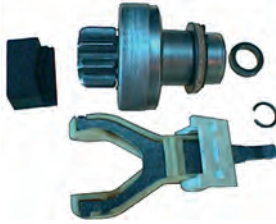

138533 Drive

Replacing: 085541080010
Servicing: 063223039010, 063293039010
ID 11.60, OD 24.90, OD/housing 44.00, Total length 60.85, Splines A 12, No./teeth 9, Rotation CR
Alternative no.: 333856