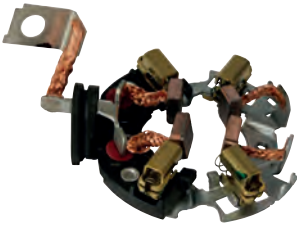

235724 Brush Gear

Manufacturer: Bosch

Replacing: F000AL1483, F000AL1326, 1004336967, 1004336953, 1004336952

Servicing: 0001112008, 0001112015, 0001112019, 0001112032, 0001112035, 0001113006, 0001114020, 0001114021, 0001114022, B001180044
12 V, OD 73.80