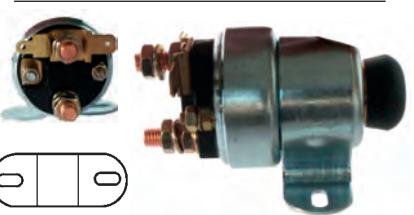

233955 Solenoid
Replacing: SRB319, 76731
12 V, B+ M8, KI. 15a M5, KI. 50 M5,
OD 43.40, OD/cover 44.35,
Total length 94.50, Height/B+ 19.25,
Width/kl. 15a 11.65, Width/kl. 50 11.70,
Coil bolt M8, Coil bolt 2 18.30,
No./terminals 4
Alternative no.: 130951