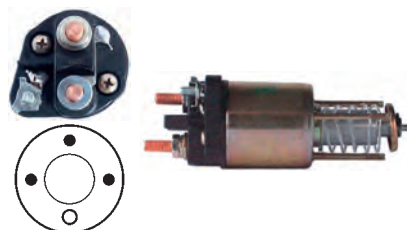

230802 Solenoid

Replacing: 85541230

Servicing: 63101003

12 V, B+ M8, Kl. 50 6.30,

ID/cover 23.20, OD 52.45, OD/cover 52.15,

Total length 147.60, Height/B+ 26.45,

Width/kl. 50 9.65, Coil bolt M8,

Coil bolt 2 25.90, No./terminals 3