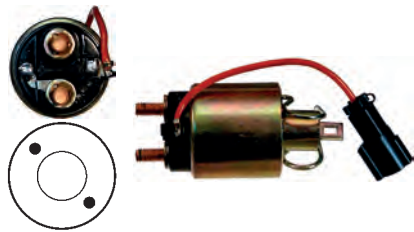

138814 Solenoid
Replacing: 2114-57606
Servicing: S114-528, S114-528A
12 V, B+ M8, ID/cover 22.65, OD 52.20, OD/cover 44.30, Total length 97.15, Height/B+ 15.50, Coil bolt M8, Coil bolt 2 15.45, No./terminals 3
Cap: HC-CARGO 138818.