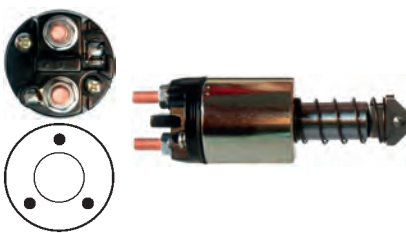

132228 Solenoid

Replacing: 85540561, 85540001, 85530330, 63601768, 63600901

Servicing: 50246416, 63220932, 63221400, 63221403, 63221405, 63221430, 63221433, 63221435, 63221436, 63221438, 63221500, 63221530

12 V, B+ M8, Kl. 50 6.30,
ID/cover 22.00, OD 20.25, OD/cover 50.35,
Total length 127.55, Height/B+ 20.85,
Width/kl. 50 14.45, Coil bolt M8,
Coil bolt 2 21.70, No./terminals 3
Cap: HC-CARGO 132229. Moving Contact:
HC-CARGO 132246.