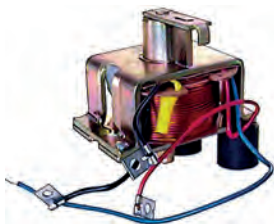

135381 Solenoid

Replacing: 0331451002, 0331451001
Servicing: 0001510001, 0001510002, 0001510003, 0001510005, 0001510008, 0001510009, 0001510010, 0001510017, 0001510018, 0001510019
24 V, Total length 95.40
Insulated return.