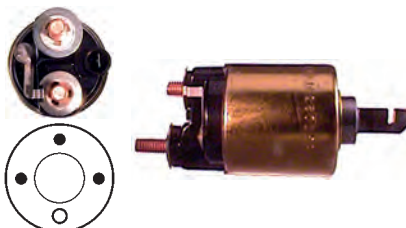

137023 Solenoid

Servicing: SM302-22, SM402-04, SM402-04N, SM402-05, SM402-05N, SM402-11N

12 V, B+ M8, KI. 50 6.30, OD 51.70, OD/cover 47.65, Total length 129.00, Height/B+ 16.15, Coil bolt M8, Coil bolt 2 8.80, No./terminals 3
Cap: HC-CARGO 137084.