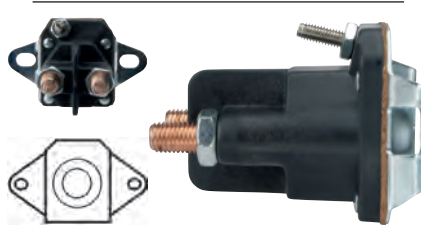

231526 Solenoid
12 V, 80 Amp, B+ 5/16"-24, Kl. 50 M4, OD 55.85, Total length 55.15, Height/B+ 9.50, Width/kl. 50 10.20, Coil bolt 5/16"-24, Coil bolt 2 9.50, No./terminals 3
Relay w/ 1/4" B+: HC-CARGO 234070.