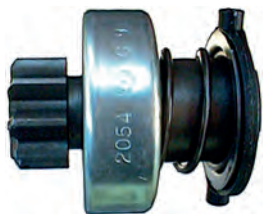

138985 Drive
Replacing: 85541160
Servicing: 63114008, 63114010
ID 12.00, OD 29.00, OD/housing 53.70,
Total length 64.00, Splines A 10,
No./teeth 9, Rotation CR
Alternative no.: 138985Z