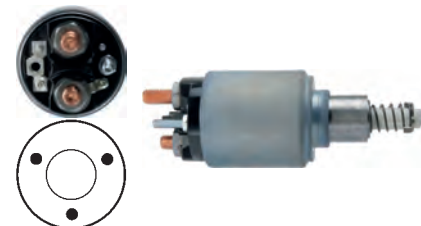

333158 5★ Solenoid

Manufacturer: Bosch

Replacing: 2339402180, 2339402156, 2339402117

Servicing: 0001410037

24 V, B+ M10, Kl. 15a M6, Kl. 50 M6, OD 61.60, Total length 148.50, Height/B+ 17.50, Width/kl. 15a 17.50, Coil bolt M10, Coil bolt 2 12.00, No./terminals 4

Cap: HC-CARGO 230278.

Alternative no.: 230904