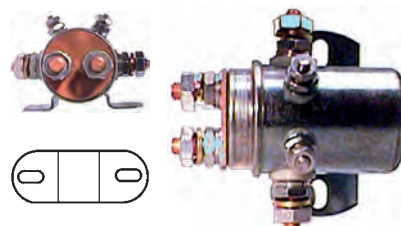

Solenoids

12 V

138068 Solenoid

Replacing: SO51189

12 V, 200 Amp, Intermittent load 900 Amp., B+ 5/16" UNF, KI. 50 10-32 UNF, OD 42.00, Total length 89.35, Height/B+ 12.00, Width/ki. 50 8.00, Coil bolt 5/16" UNF, Coil bolt 2 12.00, Seconds 5, No./terminals 6 Silver contact.

24 V