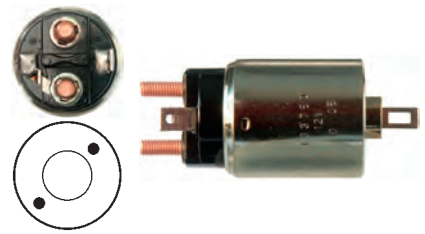

133750 Solenoid

Replacing: 2130-97008, 2130-77005, 2130-67005

Servicing: S13-106, S13-106A, S13-106B, S13-106C, S13-107, S13-107A, S13-127, S13-127A, S13-127C, S13-137A, S13-213, S13-213A

12 V, B+ M8, Kl. 50 9.40,
ID/cover 25.25, OD 52.70, OD/cover 47.70,
Total length 122.20, Height/B+ 18.65,
Width/kl. 50 15.90, Coil bolt M8,
Coil bolt 2 18.20, No./terminals 3
Cap: HC-CARGO 137798. Moving contact: HC-CARGO 139853.

Alternative no.: 335190