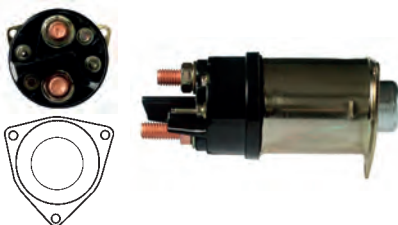

231917 Solenoid

Replacing: D918A, 1115656, 1115624, 10511213

Servicing: 42MT, 10478931, 10478932, 10478933, 10478934, 10478935, 10478936, 10478951, 10478987, 10479004, 10479005, 10479006

12 V, B+ 1/2" UNC, KI. 15a 10-32 UNF, KI. 50 10-32 UNF, ID/cover 32.80, OD 68.00, OD/cover 76.30, Total length 178.35, Coil bolt 1/2" UNC, No./terminals 4
Insulated return. Jump start protection cap.
Cap: HC-CARGO 232031.