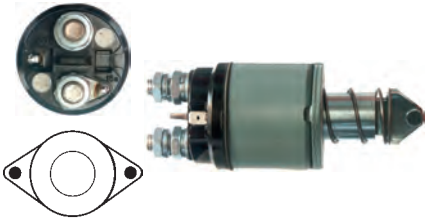

134795 Solenoid

Replacing: 7150242, 443937150241, 443930150241

Servicing: 11590400, 443115142350
12 V, B+ M10, Kl. 50 6.30,
ID/cover 24.35, OD 55.00, OD/cover 55.00,
Total length 144.45, Height/B+ 21.45,
Width/kl. 50 10.85, Coil bolt M10,
Coil bolt 2 21.35, No./terminals 3
Cap: HC-CARGO 135773.