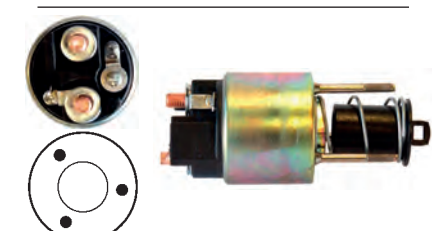

230805 Solenoid

Replacing: 085541210010, 083227502010

Servicing: 063102000010, 063191001010,
063192000010

12 V, B+ M8, Kl. 50 M6,
ID/cover 25.70, OD 54.00, OD/cover 47.40,
Total length 112.75, Height/B+ 12.50,
Width/kl. 50 13.60, Coil bolt M8,
Coil bolt 2 9.55, No./terminals 3
Cap: HC-CARGO 139602.