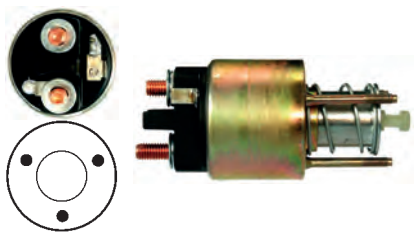

231479 Solenoid
Replacing: 085541350010
Servicing: 063191007010
12 V, B+ M8, KI. 50 6.30,
ID/cover 25.65, OD 54.00, OD/cover 47.20,
Total length 115.00, Height/B+ 14.85,
Width/kl. 50 15.00, Coil bolt M8,
Coil bolt 2 9.65, No./terminals 3
Cap: HC-CARGO 233074.