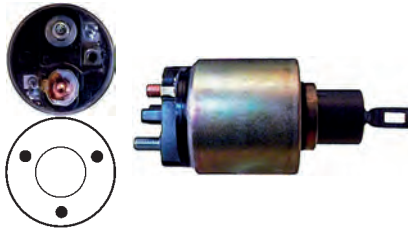

139068 Solenoid

Replacing: 0331303103

Servicing: 0001218025, 0001218029, 0001218107, 0001218109, 0001218160, B001233017, B001233112, B001233168, B001233174

12 V, B+ M8, Kl. 50 4.70,
ID/cover 27.00, OD 56.25, OD/cover 49.85,
Total length 137.85, Height/B+ 14.15,
Width/kl. 50 7.40, Coil bolt M8,
Coil bolt 2 8.40, No./terminals 3
Cap: HC-CARGO 132780.