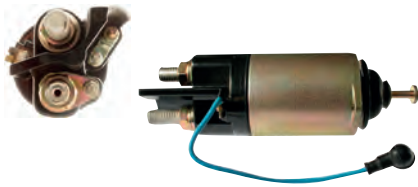

234876 Solenoid
Replacing: 053400-9751, 053400-9750
Servicing: 128000-7170, 128000-7172, 128000-7174, 128000-7240, 128000-7520, 228000-4730
24 V, B+ M12, OD 63.54, OD/cover 64.10, Total length 210.00, Height/B+ 26.79, Coil bolt M12, Coil bolt 2 16.36, No./terminals 4