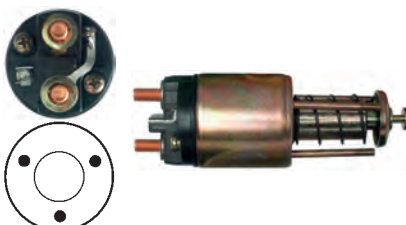

132249 Solenoid

Replacing: 085540371010

Servicing: 063221834010, 063221890010

12 V, B+ M8, Kl. 50 6.30,
ID/cover 23.00, OD 52.30, OD/cover 49.55,
Total length 133.50, Height/B+ 14.00,
Width/kl. 50 15.35, Coil bolt M8,
Coil bolt 2 14.75, No./terminals 3
Cap: HC-CARGO 231816. Moving contact: HC-CARGO 132251.