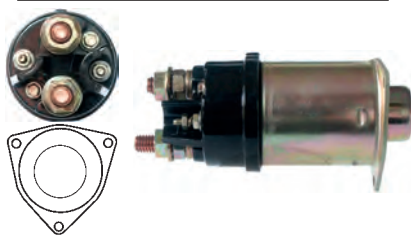

131369 Solenoid

Replacing: 1115645, 1115593

Servicing: 42MT, 10478801, 10478802, 10478803, 10478804, 10478810, 10478894, 10478962, 10478964, 10478966, 10478967, 10478978

12 V, B+ 1/2" UNC, Kl. 15a 10-32 UNF, Kl. 50 10-32 UNF, OD 68.80,

OD/cover 78.10, Total length 177.80, Height/B+ 26.00, Width/kl. 15a 12.50, Width/kl. 50 12.50, Coil bolt 1/2" UNC, Coil bolt 2 17.50, No./terminals 4

Insulated return. Cap: HC-CARGO 135324. Solenoid w/ plunger: HC-CARGO 234476.