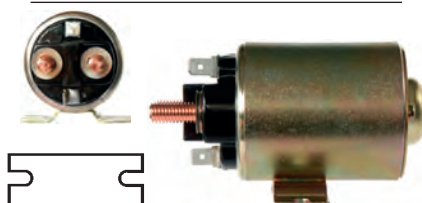

131371 Solenoid

Replacing: 0333006006, 0333006002, 19024759

Servicing: 0333006006

24 V, 80 Amp, Intermittent load 500 Amp., B+ M8, OD 51.70, OD/cover 43.45, Total length 99.60, Height/B+ 17.35, Coil bolt M8, Coil bolt 2 17.35, Seconds 5, No./terminals 4
Silver contact. Insulated return.

Alternative no.: 333156