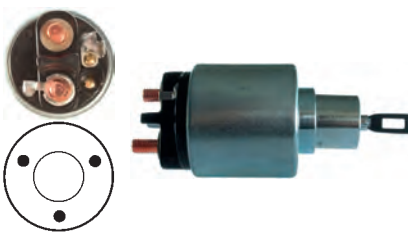

135583 Solenoid

Manufacturer: Bosch

Replacing: 0331303050

Servicing: 0001218002, 0001218151, 0001218164, 0001218602, 0001218764, 9000331420, B001233035, B001233190

12 V, B+ M8, Kl. 50 6.30, ID/cover 27.25, OD 56.40, OD/cover 49.60, Total length 118.60, Height/B+ 14.00, Width/kl. 50 11.75, Coil bolt M8, Coil bolt 2 9.65, No./terminals 3
Cap: HC-CARGO 131315.