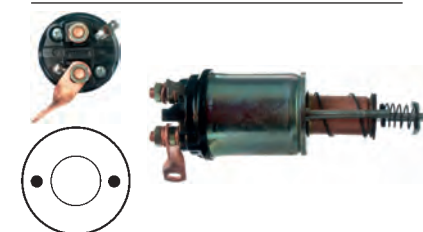

133531 Solenoid

Replacing: TPB119, TPB118, TPB116,
TPB111, TPB104, SSL0005, 77143, 77141,
77139, 77133, 77132, 77131, 77121
Servicing: M127, 063227502010,
063227510010, 063227518010,
063227528010, 063227539010,
063227541010, 063227564010, 063227565010
12 V, B+ M8, Kl. 50 6.30,
ID/cover 25.90, OD 53.85, OD/cover 60.00,
Total length 181.00, Height/B+ 13.00,
Width/kl. 50 14.00, Coil bolt M8,
Coil bolt 2 13.00, No./terminals 3
Cap: HC-CARGO 131015.