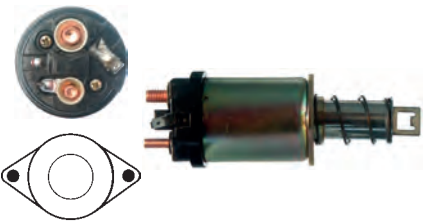

134455 Solenoid

Replacing: TPB136, 77198, 77165,
000077165010
Servicing: M79, 063226655010,
063227012010, 26623, 26624, 26624A,
26624D, 26646, 26646B, 26646D, 26648,
26648A, 26648B, 26649
12 V, B+ M8, Kl. 50 6.30,
ID/cover 21.20, OD 44.75, OD/cover 51.70,
Total length 148.70, Height/B+ 12.35,
Width/kl. 50 14.20, Coil bolt M6,
Coil bolt 2 14.15, No./terminals 3
Cap: HC-CARGO 139112.