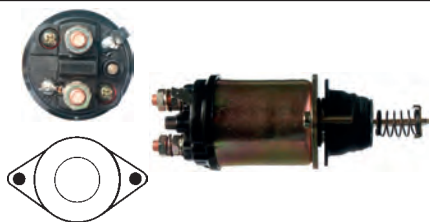

131787 Solenoid

Replacing: TPB109, TOB198, TOB169, TOB167, TOB164, TOB159, TOB147, TOB142, TOB138, TOB124, TOB117, TOB116

Servicing: M100, 25372, 25372A, 25374, 25374A, 25380, 25380A, 25382, 25382A, 25410, 25410A, 25629, 25629A, 25629E, 25634, 25634A

12 V, B+ M8, Kl. 50 6.30,
ID/cover 26.35, OD 53.75, OD/cover 60.10,
Total length 171.25, Height/B+ 20.85,
Width/kl. 50 13.00, Coil bolt M8,
Coil bolt 2 20.85, No./terminals 4
Cap: HC-CARGO 130868.