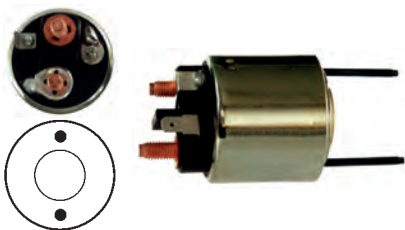

232011 Solenoid

Replacing: NE421, CED530, 182458, 102295
12 V, B+ M8, Kl. 15a M5, Kl. 50 6.30,
ID/cover 25.20, OD 54.00,
OD/cover 44.50, Total length 112.30,
Height/B+ 15.00, Width/kl. 15a 8.80,
Width/kl. 50 14.90, Coil bolt M8,
Coil bolt 2 10.40, No./terminals 3