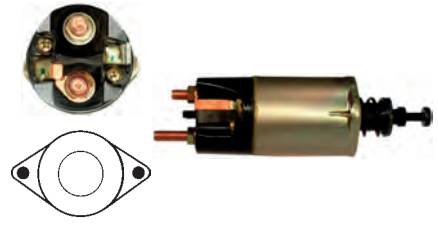

231780 Solenoid

Replacing: ME700853, M371X21071

Servicing: M002T78372, M002T78381, M002T78382, M002T78383, M2T78372, M2T78381, M2T78382, M2T78383, ME087590

24 V, B+ M8, Kl. 50 9.40, OD 55.15, OD/cover 54.00, Total length 189.75, Height/B+ 27.90, Width/kl. 50 14.70, Coil bolt M8, Coil bolt 2 15.70, No./terminals 3