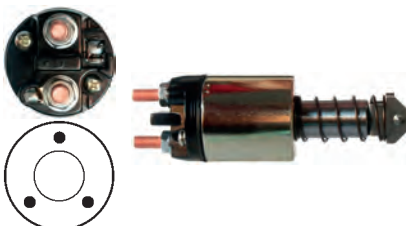

132228 Solenoid

Replacing: 085540561010, 085540001010

Servicing: 063221435010, 063221436010, 063221530010, 063221533010, 063221536010, 063221635010, 063223235010, 063223236010

12 V, B+ M8, Kl. 50 6.30,
ID/cover 22.00, OD 20.25, OD/cover 50.35,
Total length 127.55, Height/B+ 20.85,
Width/kl. 50 14.45, Coil bolt M8,
Coil bolt 2 21.70, No./terminals 3
Cap: HC-CARGO 132229. Moving Contact: HC-CARGO 132246.