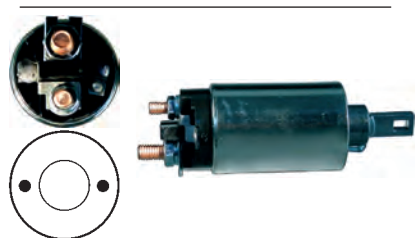

139614 Solenoid

Replacing: M372X07471, M372X06971

Servicing: M003T90071, M003T90072, M3T90071, M3T90072

12 V, B+ M10, Kl. 50 M5, OD 55.00, OD/cover 49.00, Total length 171.15, Height/B+ 23.65, Width/kl. 50 9.15, Coil bolt M8, Coil bolt 2 10.00, No./terminals 3