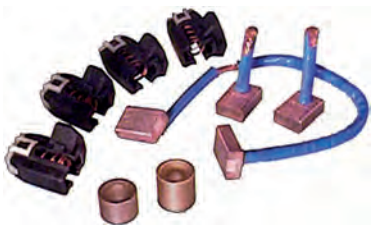

138373 Repair Kit
Servicing: 63101003, 63221800, 63221830, 63221832, 63221834, 63221892