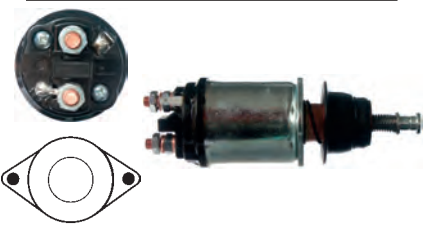

131786 Solenoid

Replacing: TPB131, TPB103, TOB145, TOB131, TOB128, TOB119, SSL0003, 77169, 77128, 77092, 77021, 77011, 76983

Servicing: 2M113, M45G, 26327, 26327A, 26327H, 26335, 26335A, 26348, 26348A, 26348D, 26362, 26362A, 26362E, 26364, 26364A, 26364F

12 V, B+ M8, Kl. 50 6.30, ID/cover 26.40, OD 53.65, OD/cover 60.25, Total length 179.85, Height/B+ 19.25, Width/kl. 50 15.35, Coil bolt M8, Coil bolt 2 19.25, No./terminals 3
Cap: HC-CARGO 131015.