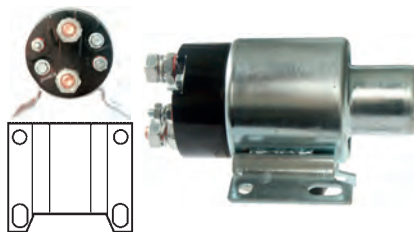

130500 Solenoid
Replacing: D980, D971, D970, D959, D954, 1119935, 1119933, 1119890, 1119885, 1119882, 1119877, 1119833
Servicing: 30MT, 35MT, 1113059, 1113066, 1113070, 1113075, 1113082, 1113083, 1113087, 1113088, 1113089, 1113090, 1113091, 1113092
12 V, B+ 3/8" UNC, Kl. 15a 8-32 UNC, Kl. 50 10-32 UNF, ID/cover 32.25, OD 67.15, OD/cover 62.90, Total length 152.80, Height/B+ 18.50, Width/kl. 15a 15.50, Width/kl. 50 11.00, Coil bolt 3/8" UNC, Coil bolt 2 19.50, No./terminals 4
Insulated return. Cap: HC-CARGO 130498.