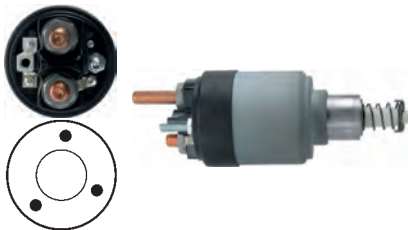

333164 Solenoid
Manufacturer: Bosch
Replacing: 2339402185, 2339402173,
2339402155
Servicing: 0001231016
24 V, B+ M10, Kl. 50 M6,
ID/cover 29.95, OD 61.40, OD/cover 55.85,
Total length 180.00, Height/B+ 34.70,
Width/kl. 15a 3.55, Width/kl. 50 21.65,
Coil bolt M10, Coil bolt 2 15.70,
No./terminals 4
Alternative no.: 234129