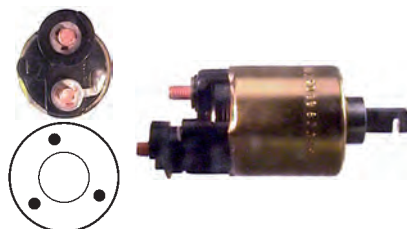

138009 Solenoid

Servicing: SM402-07

12 V, B+ M8, KI. 50 6.30, OD 50.55, OD/cover 48.00, Total length 130.00, Height/B+ 12.80, Coil bolt M8, Coil bolt 2 10.60, No./terminals 3
Cap: HC-CARGO 138010.