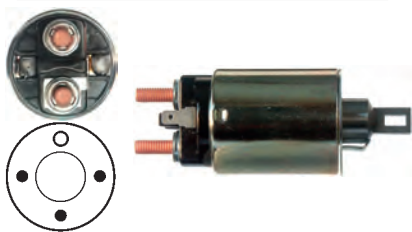

133052 Solenoid

Replacing: MM502465, MM502461, MD607434, M371X83071, M371X82671, M371X81271, M371X80771, M371X80371

Servicing: A3T22681, M001T50071, M001T50171, M002T23685, M002T25481, M002T25681, M002T25681G, M002T50171, M002T50181, M002T50281

12 V, B+ M8, Kl. 50 6.30, OD 51.45, OD/cover 45.40, Total length 132.45, Height/B+ 18.55, Width/kl. 50 15.55, Coil bolt M8, Coil bolt 2 19.00, No./terminals 3
Cap: HC-CARGO 133287.