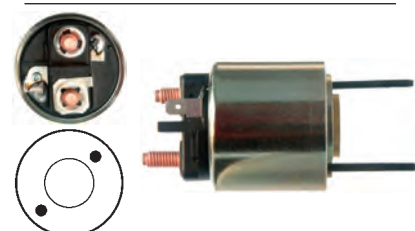

133533 Solenoid

Replacing: NE142, NE141, CED548, CED546, CED537, 594053, 182460, 106143, 106142

Servicing: D10E85, D10E92, D10E921, D10E922, D9E113, D9E114, D9E137, D9E138, D9E237, D9E238, D9E276, D9E39, D9E45, D9E76, D9E761

12 V, B+ M8, KI. 50 6.30,
ID/cover 25.30, OD 54.00, OD/cover 48.00,
Total length 112.25, Height/B+ 15.30,
Width/kl. 50 13.90, Coil bolt M8,
Coil bolt 2 10.50, No./terminals 3
Cap: HC-CARGO 132826.