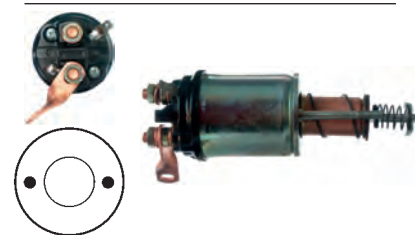

133531 Solenoid

Replacing: 85541325, 85541322, 85541320

Servicing: M127, 63227500, 63227502, 63227510, 63227518, 63227528, 63227539, 63227541, 63227547, 63227564, 63227565, 63227568

12 V, B+ M8, Kl. 50 6.30,
ID/cover 25.90, OD 53.85, OD/cover 60.00,
Total length 181.00, Height/B+ 13.00,
Width/kl. 50 14.00, Coil bolt M8,
Coil bolt 2 13.00, No./terminals 3
Cap: HC-CARGO 131015.