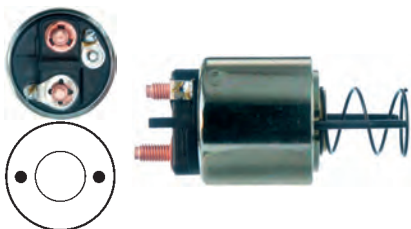

133128 Solenoid

Replacing: NE815, NE785, CED565, CED518, 594355, 594155, 504047, 182520, 182464, 099932

Servicing: 105119C, D7E19, D7E26, D7E4, D7E6, D9E101, D9E36, D9E38, D9E54, D9E62, D9R119, D9R122, D9R149, D9RP160, TS10E4, TS10E5

12 V, B+ M8, KI. 50 6.30,
ID/cover 25.20, OD 54.15, OD/cover 44.35,
Total length 111.15, Height/B+ 15.50,
Width/kl. 50 11.00, Coil bolt M8,
Coil bolt 2 10.00, No./terminals 3
Cap: HC-CARGO 134402.