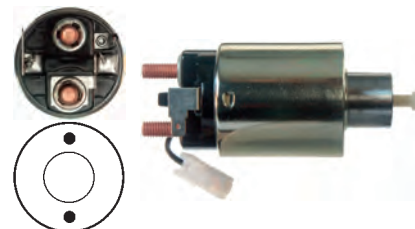

Servicing: 6160D, 6160E, 6160F, 6160G, 6169A, 6169B

12 V, B+ M8, KI. 50 M5, OD 46.30,
OD/cover 51.15, Total length 122.00,
Height/B+ 19.60, Width/kl. 50 13.90,
Coil bolt M8, Coil bolt 2 9.00,
No./terminals 3
Cap: HC-CARGO 131323.