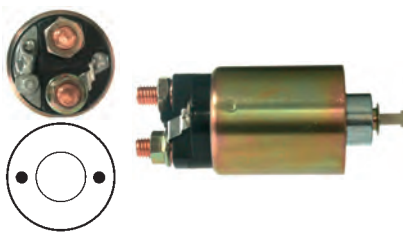

233890 Solenoid
 Servicing: 1C2411000AA, 1C2Z11002AA, 1C3U11000AA, 1C3U11000AB, 1C3U11000AC, 1C3U11000AD, 1C3U11000AE, 1C3Z11002AA, 2C2411000AA
 12 V, B+ M10, Kl. 50 M5, OD 51.35, Total length 127.20, Height/B+ 15.50, Width/kl. 50 15.00, Coil bolt M10, Coil bolt 2 14.50, No./terminals 3