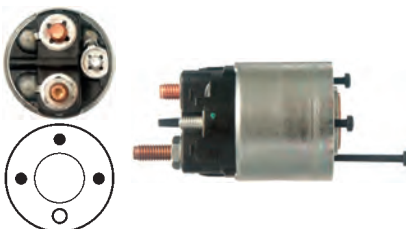

236859 ★ Solenoid

Manufacturer: Valeo

Replacing: 594461

Servicing: D6RAD183, D6RADP359

12 V, B+ M8, Kl. 50 M6,
ID/cover 23.95, OD 51.40, OD/cover 47.20,
Total length 88.65, Height/B+ 8.75,
Width/kl. 50 10.40, Coil bolt M8,
Coil bolt 2 16.80, No./terminals 3