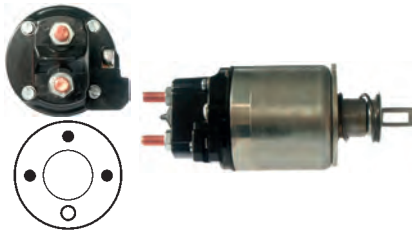

Solenoids

12 V

130373 Solenoid

Replacing: 063602290010

Servicing: 063224600010, 063224602010, 063224691010

12 V, B+ M8, KI. 50 6.30, OD 68.45, OD/cover 67.00, Total length 179.55, Height/B+ 20.90, Coil bolt M8, Coil bolt 2 20.90, No./terminals 3
Cap: HC-CARGO 131327.