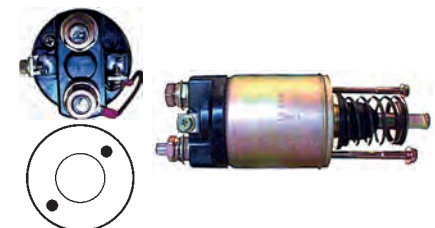

136523 Solenoid

Replacing: 1350-079-10X9, 1350-079-01X9, 1350-079-0109

Servicing: 0350-552-0062, 0350-552-0063, 0350-552-0110, 0350-552-0211, 03500-552-0211, 28100-1443, 28100-1630

24 V, B+ M10, Kl. 50 9.40, ID/cover 22.00, OD 63.85, OD/cover 64.30, Total length 195.00, Height/B+ 24.30, Width/kl. 50 14.20, Coil bolt M10, Coil bolt 2 18.55, No./terminals 4
Cap: HC-CARGO 234552.