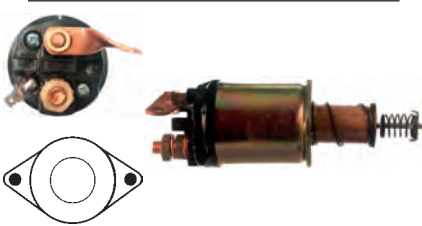

134888 Solenoid
Replacing: 84VB11390AA
Servicing: M127/2.8 KW
12 V, B+ M10, Kl. 50 6.30, ID/cover 26.00, OD 53.60, OD/cover 59.70, Total length 181.45, Height/B+ 24.55, Width/kl. 50 23.55, Coil bolt M8, Coil bolt 2 19.65, No./terminals 3
Cap: HC-CARGO 132270.