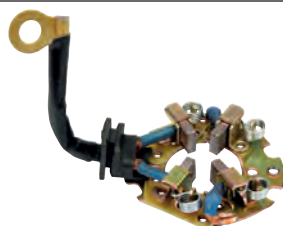

139238 Brush Gear

Replacing: MD618593, M649X10171

Servicing: M000T70281, M000T70285, M000T70381, M000T71385, M000T71581, M000T71681, M000T71881, M000T82081, M000T82081ZE

12 V, OD 67.67

Neg. brushes. Positive Brush: HC-CARGO 140967.