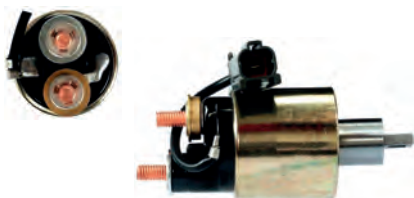

231910 Solenoid

Replacing: 2114-87603, 2114-47612, 2114-37506

Servicing: S114-461, S114-461A, S114-461B, S114-801A, S114-801B, S114-801C, S114-801D

12 V, B+ M8, ID/cover 21.90, OD 52.00, OD/cover 44.35, Total length 123.00, Height/B+ 13.65, Coil bolt M8, Coil bolt 2 13.65, No./terminals 3
Cap: HC-CARGO 231911.