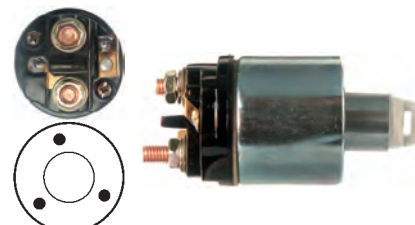

133120 Solenoid

Replacing: 683487, 583618, 583331, 583261
Servicing: 532027, 534032, 534032A, 534036, 534047, 534051A, 534056

12 V, B+ M8, Kl. 50 6.30, ID/cover 23.15, OD 50.90, OD/cover 51.55, Total length 96.85, Height/B+ 16.15, Width/kl. 50 12.60, Coil bolt M8, Coil bolt 2 12.15, No./terminals 3
Cap: HC-CARGO 132274.