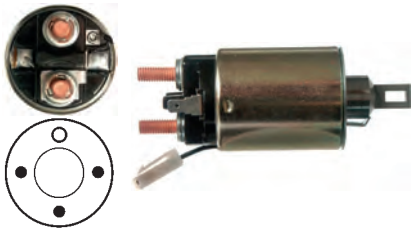

132095 Solenoid

Replacing: M371X33371, M371X31271

Servicing: M001T73481A, M001T75381A, M002T10471, M002T23081, M002T25772, M003T10372, M003T20081, M003T20381, M003T20781

12 V, B+ M8, Kl. 50 6.30, OD 51.40, OD/cover 44.80, Total length 130.70, Height/B+ 18.25, Width/kl. 50 16.10, Coil bolt M8, Coil bolt 2 18.50, No./terminals 4

Cap: HC-CARGO 133113.