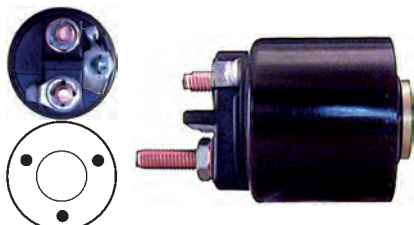

136255 Solenoid
Replacing: 594704, 594607, 594280, 594271, 182717
Servicing: D6RA132, D6RA138, D6RA163, D6RA17, D6RA18, D6RA185, D6RA19, D6RA22, D6RA27, D6RA29, D6RA32, D6RA34, D6RA40, D6RA50
12 V, B+ M8, Kl. 50 M6, ID/cover 25.15, OD 53.90, OD/cover 45.65, Total length 91.60, Height/B+ 27.25, Width/kl. 50 13.30, Coil bolt M8, Coil bolt 2 11.20, No./terminals 3
Cap: HC-CARGO 136367.
Alternative no.: 610331