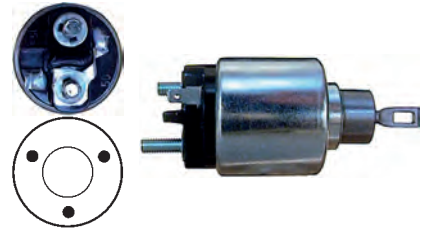

136369 Solenoid

Replacing: 2339303311, 2339303223, 2339303209, 0331303562, 0331303155, 0331303121, 0331303072, 0331303062

Servicing: 0001108022, 0001108051, 0001108074, 0001108143, 0001108180, 0001108182, 0001110003, 0001110026, 0001110089, 0001110095

12 V, B+ M8, Kl. 50 6.30, ID/cover 27.00, OD 56.30, OD/cover 49.20, Total length 136.60, Height/B+ 20.00, Width/kl. 50 13.15, Coil bolt M8, Coil bolt 2 11.70, No./terminals 3
Cap: HC-CARGO 132779.

Alternative no.: 333546