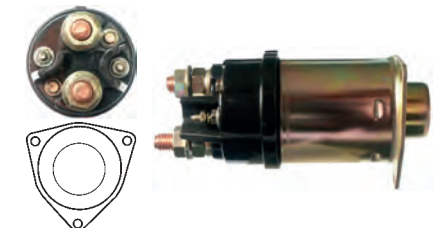

131349 Solenoid

Replacing: 1115608, 1115601, 1115595

Servicing: 42MT, 10461024, 10461025, 10461030, 10461031, 10461043, 10461054, 10461068, 10478820, 10478839, 10478980, 10478981

24 V, B+ 1/2" UNC, Kl. 15a 10-32 UNF, Kl. 50 10-32 UNF, OD 69.45, OD/cover 77.00, Total length 159.55, Coil bolt 1/2" UNC, No./terminals 4 *Insulated return. Cap: HC-CARGO 135323. Solenoid w/ plunger: HC-CARGO 233873.*