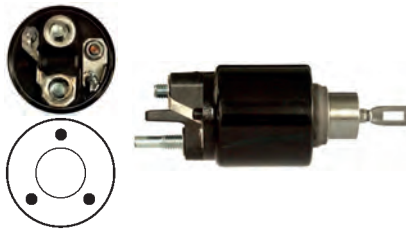

231203 Solenoid

Manufacturer: Bosch
Replacing: 2339304055, 2339304038
Servicing: 0001106012, 0001106017
12 V, B+ M8, Kl. 50 6.30,
ID/cover 22.25, OD 52.30,
OD/cover 50.30, Total length 135.85,
Switch dim. 2.65, Height/B+ 24.40,
Width/kl. 50 11.20, Coil bolt M8,
Coil bolt 2 7.75, No./terminals 3
Cap: HC-CARGO 233786. Moving contact: HC-CARGO 234439.

Alternative no.: 335000