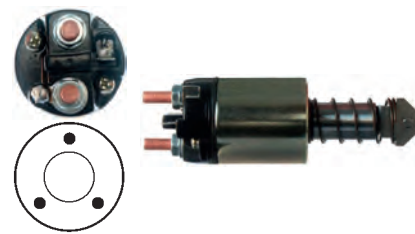

133083 Solenoid

Replacing: 85540581, 63600900

Servicing: 63221831, 63222000, 63222030, 63222031, 63222034, 63222036, 63222038, 63222039, 63222130, 63222133, 63222134

12 V, B+ M8, Kl. 50 6.30,
ID/cover 22.25, OD 50.25, OD/cover 50.30,
Total length 127.00, Height/B+ 21.25,
Width/kl. 50 14.00, Coil bolt M8,
Coil bolt 2 22.70, No./terminals 3
Cap: HC-CARGO 132229.