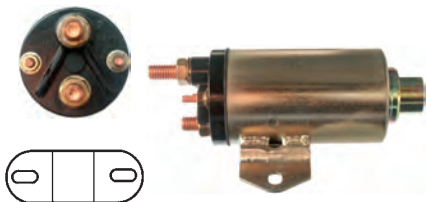

Solenoids

24 V

132140 Solenoid

Replacing: 77452

24 V, B+ M14-1.50, Kl. 15a M6, Kl. 50 M6, OD 76.00, OD/cover 76.35, Total length 216.50, Height/B+ 33.00, Width/kl. 15a 18.30, Width/kl. 50 17.75, Coil bolt M14-1.50, Coil bolt 2 24.60, No./terminals 4

Cap: HC-CARGO 132141. Moving contact: HC-CARGO 132142. Insulated return.