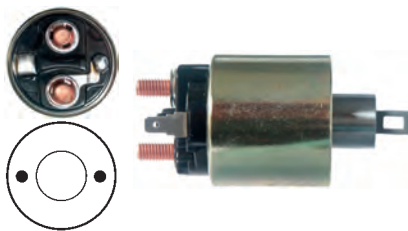

132094 Solenoid

Replacing: 2114-T7108, 2114-T7107, 2114-97615, 2114-87613, 2114-87507, 2114-87505, 2114-87504, 2114-77613

Servicing: S114-315, S114-316, S114-317, S114-317A, S114-317B, S114-318, S114-318A, S114-319, S114-320, S114-320A, S114-345

12 V, B+ M8, Kl. 50 6.30, ID/cover 22.00, OD 52.25, OD/cover 44.40, Total length 106.80, Height/B+ 14.60, Width/kl. 50 16.30, Coil bolt M8, Coil bolt 2 13.65, No./terminals 3

Cap: HC-CARGO 133778. Moving contact: HC-CARGO 135105.