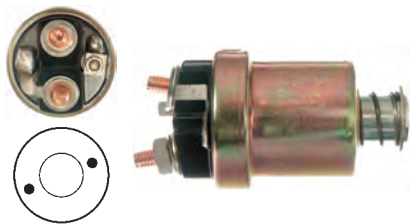

Solenoids

12 V

131009 Solenoid

Replacing: NE361, NE355

Servicing: 532026A, 6020E, 6020EF, 6020F, 6035F, 6081E, 6081F

12 V, B+ M8, Kl. 50 6.30, OD 46.00, OD/cover 47.80, Total length 107.80, Height/B+ 16.00, Width/kl. 50 16.35, Coil bolt M8, Coil bolt 2 8.55, No./terminals 3

Cap: HC-CARGO 131321.