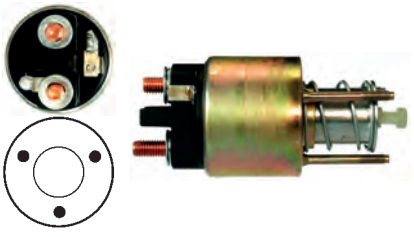

231479 Solenoid
Replacing: 85541350
Servicing: 63101007, 63191007, 63223085
12 V, B+ M8, Kl. 50 6.30,
ID/cover 25.65, OD 54.00, OD/cover 47.20,
Total length 115.00, Height/B+ 14.85,
Width/kl. 50 15.00, Coil bolt M8,
Coil bolt 2 9.65, No./terminals 3
Cap: HC-CARGO 233074.