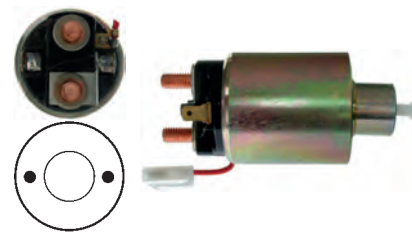

135590 Solenoid

Replacing: M371X79273, M371X63571, M371X63271, M371X63171, M371X61571

Servicing: M002T30385, M002T30585, M002T30586, M002T41881, M003T24486A, M003T24486H, M003T32782D, M003T33586A, M003T33586D

12 V, B+ M8, Kl. 15a 6.30, ID/cover 25.00, OD 52.15, OD/cover 45.30, Total length 100.90, Height/B+ 13.60, Width/kl. 15a 13.75, Coil bolt M8, Coil bolt 2 14.15, No./terminals 4
Cap: HC-CARGO 137797.