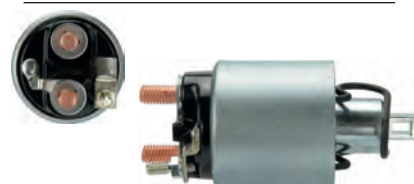

331018 Solenoid

Servicing: S114-877A

12 V, B+ M8, KI. 50 M5, OD 52.00, Height/B+ 17.20, Coil bolt M8, No./terminals 3