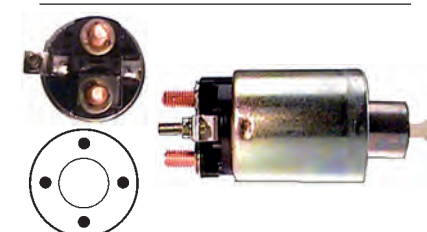

Servicing: M000T70381, M001T70481, M001T70481ZC, M001T70482, M001T70483, M001T70483ZC, M001T70485, M001T70485A, M001T73381

12 V, B+ M8, Kl. 50 6.30, ID/cover 25.15, OD 51.55, OD/cover 45.15, Total length 122.30, Height/B+ 16.55, Width/kl. 50 21.00, Coil bolt M8, Coil bolt 2 16.00, No./terminals 4
Cap: HC-CARGO 134915.