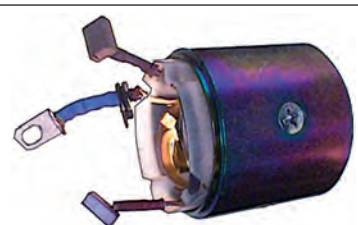

136143 Field Case
Replacing: 083220991010
Servicing: 063223032010
12 V, 0.8/1 kW, OD/middle 80.45, Length 76.00, Brush gear w/o